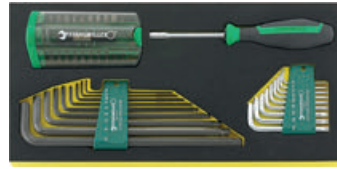

Factory and workshop equipment, sets of tools

1

TCS 1202/4000/10766/38

TCS

- 175 x 350 x 45 mm
- 38 pieces

Code	Δ∇ g
96838768	863

No	Content
1202	1/4" ⚙, ⊖ sizes 0.6 x 3.5; 0.8 x 4.0; 1.0 x 5.5; 1.2 x 6.5 mm 1/4" ⚙, ⊕ PH1; PH2; PH3 1/4" ⚙, ⊕ PZ1; PZ2; PZ3 1/4" ⚙, ⊕ sizes T15; T20; T25; T30 1/4" ⚙, ● 4; 5; 6 mm 1/4" ○ ⚙ bitholder
4000	1/4" ○
10766/9	sizes T8; T9; T10; T15; T20; T25; T27; T30; T40
10767/9	1.5; 2; 2.5; 3; 4; 5; 6; 8; 10 mm

TCS 4751/4752

TCS

- 175 x 350 x 35 mm
- 9 pieces

Code	Δ∇ g
96838787	275

No	Content
4751	size 4 (0.3 x 1.5 x 40 mm) size 6 (0.4 x 2.0 x 60 mm) size 7 (0.4 x 2.5 x 75 mm) size 8 (0.5 x 3.0 x 75 mm)
4752	PH00; PH0; PH1
65406120	
66046110	

TCS 6501-6602/3

TCS

- 175 x 350 x 40 mm
- 3 pieces

Code	Δ∇ g
96838775	1125

No	Content
65015200	200 mm
65516300	302 mm
66025180	180 mm

TCS 6501-6602/4

TCS

- 175 x 350 x 35 mm
- 4 pieces