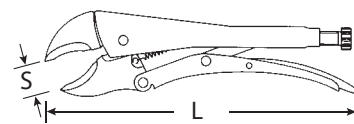

6564 Self grip wrenches

- forged contoured jaws
- quick release lever, wire cutter
- Chrome Vanadium

Code	L mm	S mm	Head	Handles	△ g
65642145	145	14	bright nickel-plated	bright nickel-plated	175
65642175	175	30			323
65642250	250	40			550
65642300	300	65			977

7