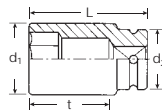

Code	mm	d₁ mm	d₂ mm	L mm	t mm	g	
25090027	27	40.5	44	100	72.5	672	2
25090030	30	44.3	44	100	72.5	728	2
25090032	32	46.8	44	100	72	778	2
25090033	33	48	44	100	72	803	2

for Trilux wheels

2609 IMPACT sockets

- 1" ○-drive
- for power drivers
- extra deep
- with reduced outside diameter
- Chrome Alloy Steel, gunmetal finish