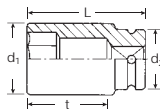

Code	mm	d₁ mm	d₂ mm	L mm	t mm	g	
26090027	27	42.3	54	110	80	1001	2
26090030	30	46	54	110	79.5	1047	2
26090032	32	48.5	54	110	79	1015	2
26090033	33	49.8	54	110	78.5	1102	2

for wheel nuts