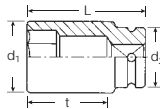

1068 Air filter claw

- for loosening of filter cartridges on air brakes (trucks)

Code	Clamp. width "	total height mm	length of claws mm	g	
74620011	1/2	100-145	85	60	925 1

2509 IMPACT sockets

- 3/4" ○-drive
- for power drivers
- extra deep
- with reduced diameter
- Chrome Alloy Steel, gunmetal finish