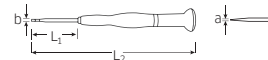

Electronics screwdrivers

4751 ⊖ Screwdrivers for slotted screws

- DIN ISO 8764