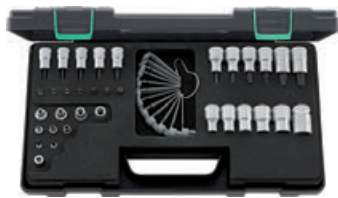

86TX Socket set TORX® 1/4; 1/2"

- in sturdy, stackable ABS plastic case
- Content 63 pieces:
 - 9 sockets with hexagon No 40: 4; 5; 5.5; 6; 7; 8; 9; 10; 11 mm
 - 10 sockets with hexagon No 52: 13; 16; 17; 18; 19; 21; 22; 24; 27; 30 mm
 - 5 sockets for external TORX® screws No 40TX: sizes E4; E5; E6; E7; E8
 - 7 sockets for external TORX® screws No 50TX: sizes E10; E12; E14; E16; E18; E20; E24
 - 3 INHEX sockets No 44: 3; 4; 5 mm
 - 5 INHEX sockets No 54: 6; 8; 10; 12; 14 mm
 - 6 screwdriver sockets for internal TORX® screws No 44KTX: sizes T8; T9; T10; T15; T20; T25
 - 7 screwdriver sockets for internal TORX® screws No 54TX: sizes T27; T30; T40; T45; T50; T55; T60
 - 2 ratchets No 415, No 512
 - 4 extensions No 405/2 (54 mm), No 509/5 (130 mm), No 405/6 (150 mm), No 509/10 (255 mm)
 - 2 universal joints No 407, No 510
 - 1 drive handle No 400
 - 2 T-handles No 404, No 506

Code	g
96013702	6500

89TX Socket set TORX® 1/4; 3/8; 1/2"

- in sturdy, stackable ABS plastic case
- Content 35 pieces:
 - 3 sockets for external TORX® screws No 40TX: sizes E4; E5; E6
 - 2 screwdriver sockets for internal TORX® screws No 44KTX: sizes T8; T9
 - 4 sockets for external TORX® screws No 45TX: sizes E7; E8; E10; E12
 - 5 screwdriver sockets for internal TORX® screws No 49TX: sizes T10; T15; T20; T25; T27
 - 6 sockets for external TORX® screws No 50TX: sizes E11; E14; E16; E18; E20; E24
 - 6 screwdriver sockets for internal TORX® screws No 54TX: sizes T30; T40; T45; T50; T55; T60
 - 7 bits 1440: T10; 1441: T15; 1442: T20; 1443: T25; 1444: T27; 1445: T30; 1446: T40
 - 1 bit-holder No 442
 - 1 TORX® controller: sizes E6; E7; E8; E10; E12; E14; E16; T10; T15; T20; T25; T27; T30; T40; T45; T47; T50; T55; T60