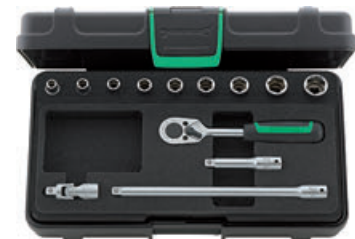

Code	g
96013702	6500

89TX Socket set TORX® 1/4; 3/8; 1/2"

- in sturdy, stackable ABS plastic case
- Content 35 pieces:
 - 3 sockets for external TORX® screws No 40TX: sizes E4; E5; E6
 - 2 screwdriver sockets for internal TORX® screws No 44KTX: sizes T8; T9
 - 4 sockets for external TORX® screws No 45TX: sizes E7; E8; E10; E12
 - 5 screwdriver sockets for internal TORX® screws No 49TX: sizes T10; T15; T20; T25; T27
 - 6 sockets for external TORX® screws No 50TX: sizes E11; E14; E16; E18; E20; E24
 - 6 screwdriver sockets for internal TORX® screws No 54TX: sizes T30; T40; T45; T50; T55; T60
 - 7 bits 1440: T10; 1441: T15; 1442: T20; 1443: T25; 1444: T27; 1445: T30; 1446: T40
 - 1 bit-holder No 442
 - 1 TORX® controller: sizes E6; E7; E8; E10; E12; E14; E16; T10; T15; T20; T25; T27; T30; T40; T45; T47; T50; T55; T60

Code	g
98811908	2420

40TX/44KTX/15/6 Socket set TORX® 1/4"

- in sturdy, stackable ABS plastic case
- Content 21 pieces:
 - 6 sockets for external TORX® screws No 40TX: sizes E4; E5; E6; E7; E8; E10
 - 9 screwdriver sockets for internal TORX® screws No 44KTX: sizes T8; T9; T10; T15; T20; T25; T27; T30; T40
 - 1 ratchet No 415
 - 2 extensions No 405/2 (54 mm), No 405/6 (150 mm)
 - 1 universal joint No 407
 - 1 drive handle No 400
 - 1 T-handle No 404

Code	g
96013701	850

40a/9/4 Socket set 1/4"

- in sturdy, stackable ABS plastic case
- Content 13 pieces:
 - 9 sockets with hexagon No 40a: 3/16; 7/32; 1/4; 9/32; 5/16; 11/32; 3/8; 7/16; 1/2"
 - 1 ratchet No 415
 - 2 extensions No 405/2 (54 mm), No 405/6 (150 mm)
 - 1 universal joint No 407

Code	g
96015107	702

40aD/9/4 Socket set 1/4"

- in sturdy, stackable ABS plastic case
- Content 13 pieces:
 - 9 sockets with bi-hexagon No 40aD: 3/16; 7/32; 1/4; 9/32; 5/16; 11/32; 3/8; 7/16; 1/2"
 - 1 ratchet No 415
 - 2 extensions No 405/2 (54 mm), No 405/6 (150 mm)
 - 1 universal joint No 407