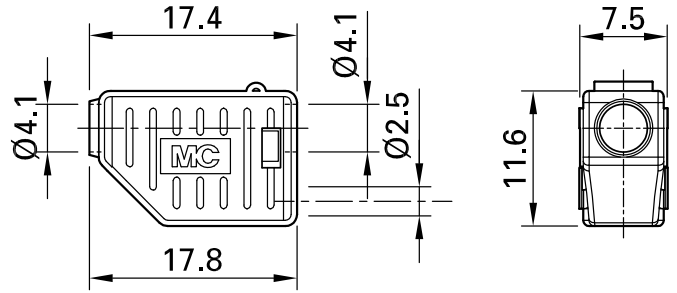

# KT4-B

Item number 22.2060-\*

Insulating part

Technical data	
Diameter of plug system	4 mm
Standard color(s) *	21 22 23 24 25 29
Approvals	CE