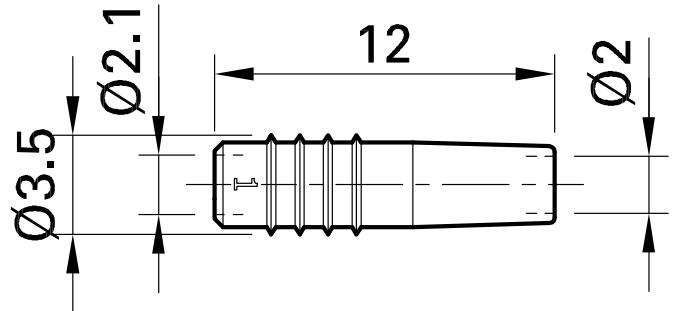

# KT1-S

Item number 22.2070-\*

Insulating part

Technical data	
Diameter of plug system	1 mm
Standard color(s) *	21 22 23 24 25 29
Optional color(s)	26 27 28