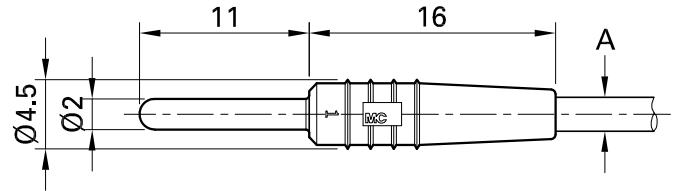

# SLS2-S

Item number 22.2609-\*

In-line, rigid,  $\varnothing 2$  mm for self-assembly of test leads. Solder connection.

Technical data	
Diameter of plug system	2 mm
Rated Values	30 V, 10 A / 60 V, 10 A
Surface treatment electrical contact	Au
Base material electrical contact	CuZn
Standard color(s) *	<span style="background-color: black; color: white; padding: 2px;">21</span> <span style="background-color: red; color: white; padding: 2px;">22</span> <span style="background-color: blue; color: white; padding: 2px;">23</span> <span style="background-color: yellow; color: black; padding: 2px;">24</span> <span style="background-color: green; color: white; padding: 2px;">25</span> <span style="background-color: purple; color: white; padding: 2px;">26</span> <span style="background-color: orange; color: white; padding: 2px;">27</span> <span style="background-color: gray; color: white; padding: 2px;">28</span> <span style="border: 1px solid black; padding: 2px;">29</span>
Test accessory acc. to	IEC EN 61010-031
Component parts	KT2-S; LS2-S