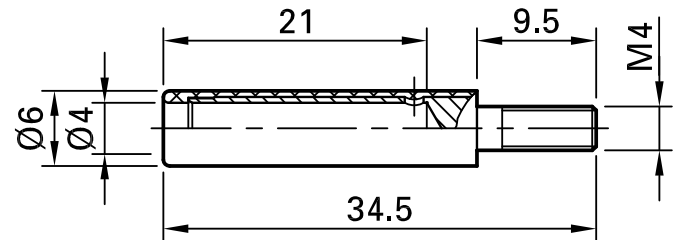

LB4-G/M4

Item number 23.0280-*

Insulated, with external thread for screw connection to threaded holes. Machined brass. Ø 4 mm rigid socket in insulator accepting spring-loaded Ø 4 mm plugs with rigid insulating sleeve.

Technical data	
Diameter of plug system	4 mm
Rated Values	600 V, CAT II, 32 A
Surface treatment electrical contact	Ni
Base material electrical contact	CuZn
Standard color(s) *	21 22
Optional color(s)	23 24
Thread	M4
Test accessory acc. to	IEC EN 61010-031
User-Information	I 119