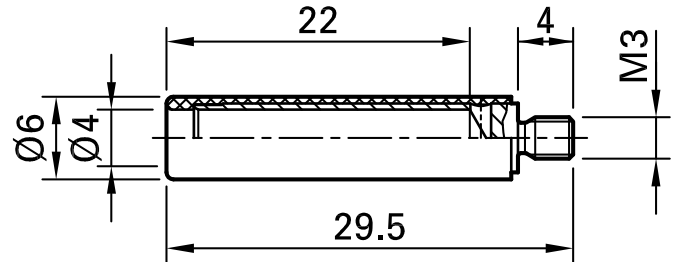

# B4-E-M3-I

Item number 23.1031-\*

Insulated, with external thread for screw connection to threaded holes. Machined brass. Ø 4 mm rigid socket in insulator accepting spring-loaded Ø 4 mm plugs with rigid insulating sleeve. Socket with internal slot for screwdriver.

| Technical data                       |   |
|--------------------------------------|---|
| Diameter of plug system              | 4 mm  |
| Rated Values                         | 600 V, CAT II, 32 A   |
| Surface treatment electrical contact | Ni  |
| Base material electrical contact     | CuZn  |
| Standard color(s) *                  | <span style="background-color: black; color: white; padding: 2px;">21</span> <span style="background-color: red; color: white; padding: 2px;">22</span> <span style="background-color: blue; color: white; padding: 2px;">23</span> <span style="background-color: yellow; color: black; padding: 2px;">24</span> |
| Thread                               | M3  |
| Test accessory acc. to               | IEC EN 61010-031  |
| User-Information                     | I 119   |