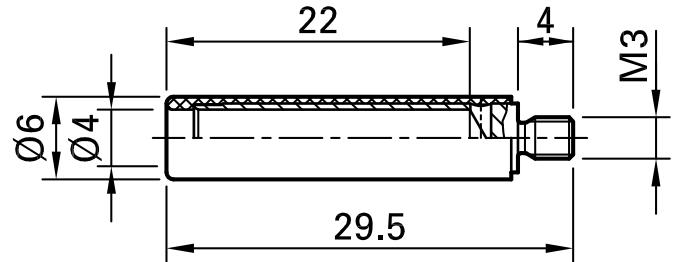

B4-E-M3-I

Item number 23.1031-*

Insulated, with external thread for screw connection to threaded holes. Machined brass. Ø 4 mm rigid socket in insulator accepting spring-loaded Ø 4 mm plugs with rigid insulating sleeve. Socket with internal slot for screwdriver.

Technical data	
Diameter of plug system	4 mm
Rated Values	600 V, CAT II, 32 A
Surface treatment electrical contact	Ni
Base material electrical contact	CuZn
Standard color(s) *	21 22 23 24
Thread	M3
Test accessory acc. to	IEC EN 61010-031
User-Information	I 119