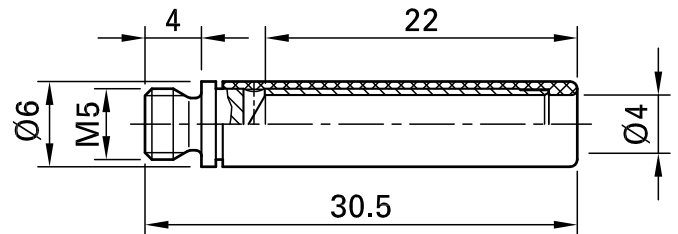

# B4-E-M5-I

Item number 23.1034-\*

Insulated screw-in adapter with M5 external thread for screw connection to threaded holes. Machined brass. Ø 4 mm rigid socket in insulator accepting spring-loaded Ø 4 mm plugs with rigid insulating sleeve. Socket with internal slot for screwdriver.

Technical data	
Diameter of plug system	4 mm
Rated Values	30 V, 32 A / 60 V, 32 A
Surface treatment electrical contact	Ni
Base material electrical contact	CuZn
Standard color(s) *	21 22 23 24
Thread	M5
Test accessory acc. to	IEC EN 61010-031
User-Information	I 098