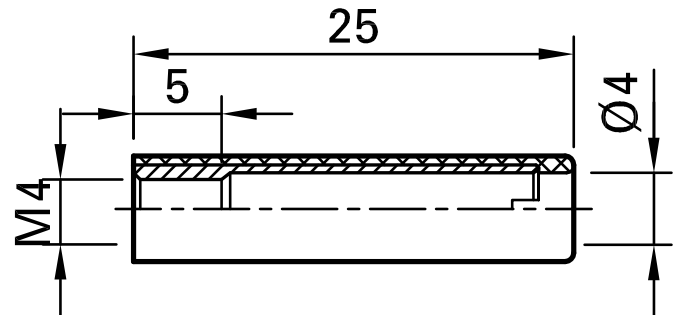

B4-E-IM4-I

Item number 23.1035-*

Insulated, with M4 internal thread for screw connection to threaded bolts. Machined brass. Ø 4 mm rigid socket in insulator accepting spring-loaded Ø 4 mm plugs with rigid insulating sleeve. Socket with slotted head for screwdriver.

Technical data	
Diameter of plug system	4 mm
Rated Values	600 V, CAT II, 32 A
Surface treatment electrical contact	Ni
Base material electrical contact	CuZn
Standard color(s) *	21 22 23 24
Thread	M4
Test accessory acc. to	IEC EN 61010-031
User-Information	I 119