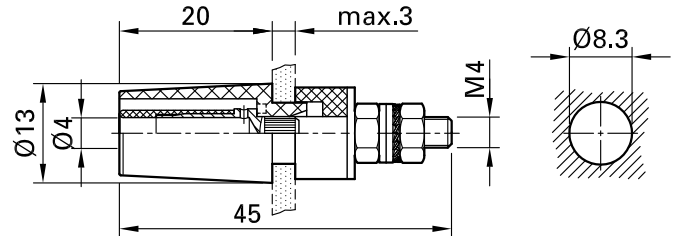

SAB4-G

Item number 23.3050-*

Insulated, rigid, Ø 4 mm, accepting spring-loaded Ø 4 mm plugs with rigid insulating sleeve. Machined brass. The socket is surface-mounted in pre-drilled panels of plastic, metal, etc. Threaded bolt M4.

Technical data	
Diameter of plug system	4 mm
Rated Values	1000 V, CAT II, 32 A
Surface treatment electrical contact	Au
Base material electrical contact	CuZn
Standard color(s) *	20 21 22 23 24 25 26 27 28 29
Thread	M4
Test accessory acc. to	IEC EN 61010-2-030
Supplied assembly material	ID-SAB4-G; U/4,3x12; 2x MU0,8D/M4; 2x U/M4; FS/M4
Remarks	Accessories: Tube spanner SS2
Approvals	UR