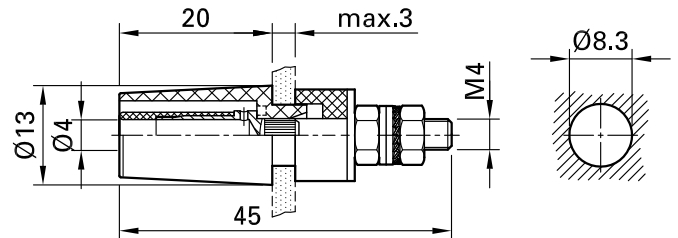

# SAB4-G

Item number 23.3050-\*

Insulated, rigid, Ø 4 mm, accepting spring-loaded Ø 4 mm plugs with rigid insulating sleeve. Machined brass. The socket is surface-mounted in pre-drilled panels of plastic, metal, etc. Threaded bolt M4.

Technical data	
Diameter of plug system	4 mm
Rated Values	1000 V, CAT II, 32 A
Surface treatment electrical contact	Au
Base material electrical contact	CuZn
Standard color(s) *	<span style="background-color: #90EE90; border: 1px solid black; padding: 2px;">20</span> <span style="background-color: #FF0000; border: 1px solid black; padding: 2px;">21</span> <span style="background-color: #0000FF; border: 1px solid black; padding: 2px;">22</span> <span style="background-color: #0000FF; border: 1px solid black; padding: 2px;">23</span> <span style="background-color: #FFFF00; border: 1px solid black; padding: 2px;">24</span> <span style="background-color: #008000; border: 1px solid black; padding: 2px;">25</span> <span style="background-color: #800080; border: 1px solid black; padding: 2px;">26</span> <span style="background-color: #FFA500; border: 1px solid black; padding: 2px;">27</span> <span style="background-color: #D3D3D3; border: 1px solid black; padding: 2px;">28</span> <span style="background-color: #D3D3D3; border: 1px solid black; padding: 2px;">29</span>
Thread	M4
Test accessory acc. to	IEC EN 61010-2-030
Supplied assembly material	ID-SAB4-G; U/4,3x12; 2x MU0,8D/M4; 2x U/M4; FS/M4
Remarks	Accessories: Tube spanner SS2
Approvals	UR