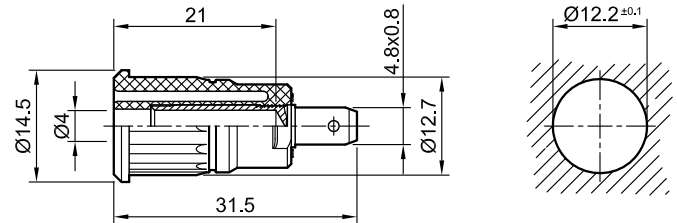

# SEB4-F

Item number 23.3120-\*

Insulated, rigid, Ø 4 mm, accepting spring-loaded Ø 4 mm plugs with rigid insulating sleeve. Machined brass. Insulation material UL94 V-0. The socket is pressed into pre-drilled panels of plastic, metal, etc. Flat connecting tab 4.8 mmx 0.8 mm.

Technical data	
Diameter of plug system	4 mm
Rated Values	1000 V, CAT III, 32 A / 600 V, CAT IV, 24 A
Surface treatment electrical contact	Au
Base material electrical contact	CuZn
Standard color(s) *	<span style="background-color: #ffff00; border: 1px solid black; padding: 2px;">20</span> <span style="background-color: #000000; color: white; border: 1px solid black; padding: 2px;">21</span> <span style="background-color: #ff0000; color: white; border: 1px solid black; padding: 2px;">22</span> <span style="background-color: #0000ff; color: white; border: 1px solid black; padding: 2px;">23</span> <span style="background-color: #ffff00; border: 1px solid black; padding: 2px;">24</span> <span style="background-color: #008000; color: white; border: 1px solid black; padding: 2px;">25</span> <span style="background-color: #800000; color: white; border: 1px solid black; padding: 2px;">27</span> <span style="background-color: #808080; border: 1px solid black; padding: 2px;">28</span>
Optional color(s)	<span style="border: 1px solid black; padding: 2px;">29</span>
Test accessory acc. to	IEC EN 61010-2-030
Remarks	Accessories: Flat connecting receptacles FSH4,8x0,8; Press-in tool MB4-S
Approvals	UR