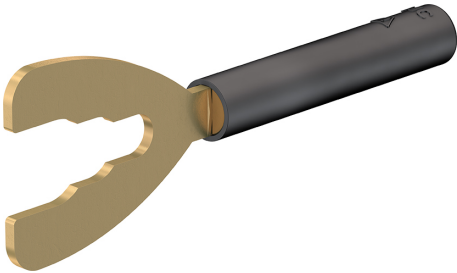

B4-I/K

Item number 23.5065-*

Made of brass for permanent installation, e.g. for connecting screw terminals. Ø 4 mm rigid socket in insulator accepting spring-loaded Ø 4 mm plugs with rigid insulating sleeve.

Technical data	
Diameter of plug system	4 mm
Rated Values	1000 V, CAT II, 32 A
Surface treatment electrical contact	Au
Base material electrical contact	CuZn
Standard color(s) *	21 22 23
Optional color(s)	24
Test accessory acc. to	IEC EN 61010-031
User-Information	I 010
Approvals	CE

X-ON Electronics

Largest Supplier of Electrical and Electronic Components

Click to view similar products for [Terminals](#) category:

Click to view products by [STAUBLI](#) manufacturer:

Other Similar products are found below :