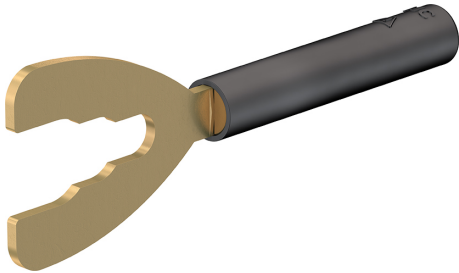

B4-I/K

Item number 23.5065-*

Made of brass for permanent installation, e.g. for connecting screw terminals. Ø 4 mm rigid socket in insulator accepting spring-loaded Ø 4 mm plugs with rigid insulating sleeve.

Technical data	
Diameter of plug system	4 mm
Rated Values	1000 V, CAT II, 32 A
Surface treatment electrical contact	Au
Base material electrical contact	CuZn
Standard color(s) *	21 22 23
Optional color(s)	24
Test accessory acc. to	IEC EN 61010-031
User-Information	I 010
Approvals	CE