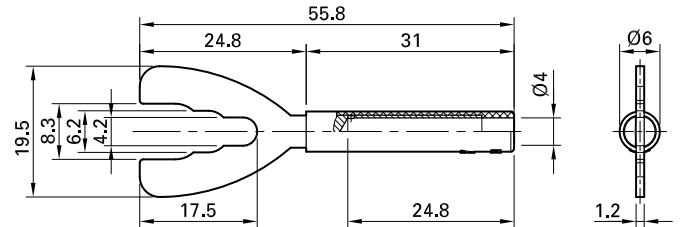

B4-I/K

Item number 23.5065-*

Made of brass for permanent installation, e.g. for connecting screw terminals. Ø 4 mm rigid socket in insulator accepting spring-loaded Ø 4 mm plugs with rigid insulating sleeve.

Technical data	
Diameter of plug system	4 mm
Rated Values	1000 V, CAT II, 32 A
Surface treatment electrical contact	Au
Base material electrical contact	CuZn
Standard color(s) *	21 22 23
Optional color(s)	24
Test accessory acc. to	IEC EN 61010-031
User-Information	I 010
Approvals	CE