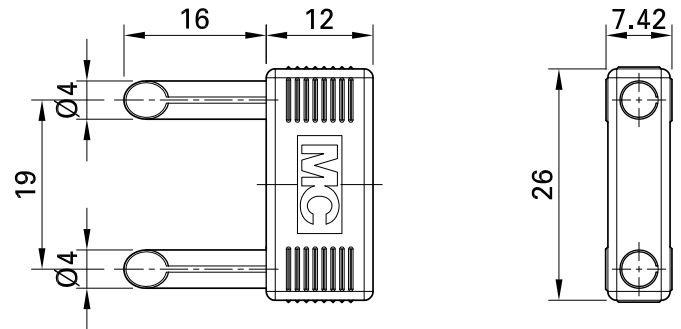

KS4-19

Item number 24.0002-*

Insulated Ø 4 mm. Hollow plug, made from a single piece of hard-drawn copper alloy.

Technical data	
Diameter of plug system	4 mm
Rated Values	30 V, 24 A / 60 V, 24 A
Surface treatment electrical contact	Au
Base material electrical contact	CuBe
Standard color(s) *	21
Plug spacing	19 mm
Test accessory acc. to	IEC EN 61010-031
User-Information	I 097
Approvals	CE