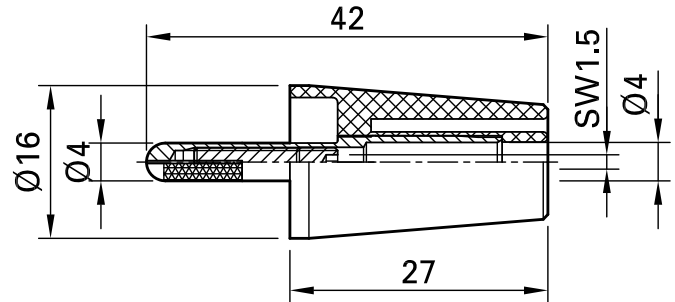

# A-SLK4-N

Item number 24.0161-\*

Adapter, made of brass can be screw-mounted into Ø 4 mm sockets. The expandable Ø 4 mm plug of this adapter can be locked into the socket by tightening the grub screw. Assembled, the adapter offers complete touch-proof protection. Ø 4 mm rigid socket in insulator accepting spring-loaded Ø 4

4 mm plugs with rigid insulating sleeve.

Technical data	
Diameter of plug system	4 mm
Rated Values	1000 V, CAT II, 32 A
Surface treatment electrical contact	Ni
Base material electrical contact	CuZn
Standard color(s) *	<span style="background-color: #ffff00; border: 1px solid black; padding: 2px;">20</span> <span style="background-color: #000000; color: white; border: 1px solid black; padding: 2px;">21</span> <span style="background-color: #ff0000; color: white; border: 1px solid black; padding: 2px;">22</span> <span style="background-color: #0000ff; color: white; border: 1px solid black; padding: 2px;">23</span> <span style="background-color: #ffff00; border: 1px solid black; padding: 2px;">24</span> <span style="background-color: #008000; color: white; border: 1px solid black; padding: 2px;">25</span> <span style="background-color: #800080; color: white; border: 1px solid black; padding: 2px;">26</span> <span style="background-color: #a52a2a; color: white; border: 1px solid black; padding: 2px;">27</span> <span style="background-color: #808080; border: 1px solid black; padding: 2px;">28</span> <span style="background-color: #ffffff; border: 1px solid black; padding: 2px;">29</span>
Test accessory acc. to	IEC EN 61010-031
User-Information	I 010
Remarks	Accessories: Hexagon wrench STS1,5