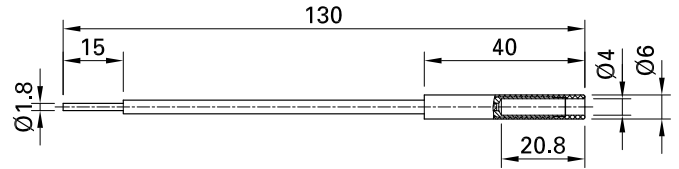

# A-SLK4-R

Item number 24.0162-\*

Insulated flexible copper conductor, suitable for many types of screw clamp connections, e.g., rail mounted terminals. Ø 4 mm rigid socket in insulator, made of brass, accepting spring-loaded Ø 4 mm plugs with rigid insulating sleeve.

Technical data	
Diameter of plug system	4 mm
Rated Values	1000 V, CAT II, 32 A
Surface treatment electrical contact	Ni
Base material electrical contact	CuZn
Standard color(s) *	<span style="background-color: black; color: white; padding: 2px;">21</span> <span style="background-color: red; color: white; padding: 2px;">22</span> <span style="background-color: blue; color: white; padding: 2px;">23</span> <span style="background-color: yellow; color: black; padding: 2px;">24</span> <span style="background-color: green; color: white; padding: 2px;">25</span> <span style="background-color: purple; color: white; padding: 2px;">26</span> <span style="background-color: brown; color: white; padding: 2px;">27</span> <span style="background-color: white; color: black; padding: 2px;">29</span>
Optional color(s)	<span style="background-color: gray; color: white; padding: 2px;">28</span>
Test accessory acc. to	IEC EN 61010-031
User-Information	I 010
Approvals	CE