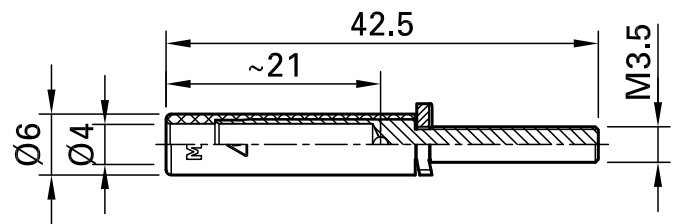

## Item number 24.0168-\*

Insulated, with M3.5 external thread for connecting to rail mounted terminals with M3.5 threaded holes. Machined brass. Ø 4 mm rigid socket in insulator accepting spring-loaded Ø 4 mm plugs with rigid insulating sleeve. Socket with internal slot for screwdriver.

| Technical data                       |                      |
|--------------------------------------|----------------------|
| Diameter of plug system              | 4 mm                 |
| Rated Values                         | 1000 V, CAT II, 25 A |
| Surface treatment electrical contact | Ni                   |
| Base material electrical contact     | CuZn                 |
| Standard color(s) *                  | 21 22 23 24          |
| Optional color(s)                    | 25 26 29             |
| Thread                               | M3,5                 |
| Test accessory acc. to               | IEC EN 61010-031     |
| User-Information                     | I 009                |