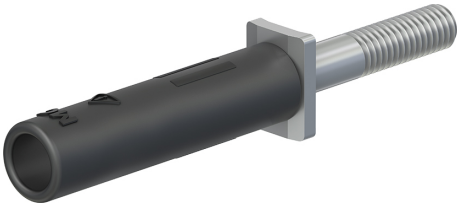

# A-SLK4-RS

## Item number 24.0168-\*

Insulated, with M3.5 external thread for connecting to rail mounted terminals with M3.5 threaded holes. Machined brass. Ø 4 mm rigid socket in insulator accepting spring-loaded Ø 4 mm plugs with rigid insulating sleeve. Socket with internal slot for screwdriver.

| Technical data                       |                      |
|--------------------------------------|----------------------|
| Diameter of plug system              | 4 mm                 |
| Rated Values                         | 1000 V, CAT II, 25 A |
| Surface treatment electrical contact | Ni                   |
| Base material electrical contact     | CuZn                 |
| Standard color(s) *                  | 21 22 23 24          |
| Optional color(s)                    | 25 26 29             |
| Thread                               | M3,5                 |
| Test accessory acc. to               | IEC EN 61010-031     |
| User-Information                     | I 009                |