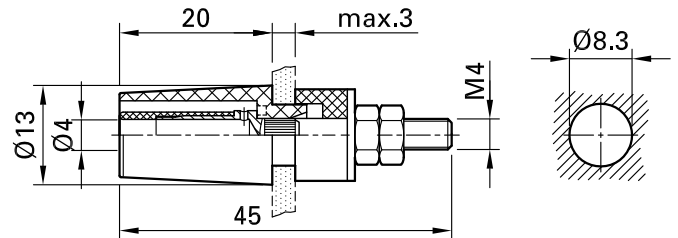

SAB4-G/N-X

Item number 49.7042-*

Insulated, rigid, Ø 4 mm, accepting spring-loaded Ø 4 mm plugs with rigid insulating sleeve. Machined brass. The socket is surface-mounted in pre-drilled panels of plastic, metal, etc. Threaded bolt M4.

Technical data	
Diameter of plug system	4 mm
Rated Values	1000 V, CAT II, 32 A
Surface treatment electrical contact	Ni
Base material electrical contact	CuZn
Standard color(s) *	20 21 22 23 24 25 26 27 28 29
Thread	M4
Test accessory acc. to	IEC EN 61010-2-030
Supplied assembly material	2x MU0,8D/M4N; U/4,3x12; ID-SAB4-G
Remarks	Accessories: Tube spanner SS2
Approvals	UR