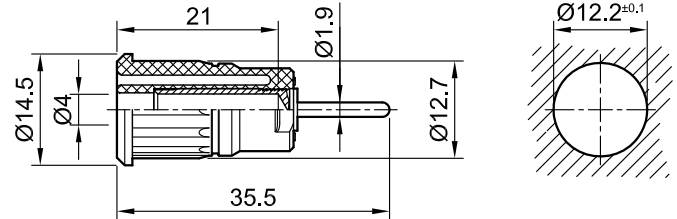

SEB4-R/N

Item number 49.7080-*

Insulated, rigid, Ø 4 mm, accepting spring-loaded Ø 4 mm plugs with rigid insulating sleeve. Machined brass. Insulation material UL94 V-0. The socket is pressed into pre-drilled panels of plastic, metal, etc. Round connecting pin Ø 1.9 mm.

Technical data	
Diameter of plug system	4 mm
Rated Values	1000 V, CAT III, 24 A / 600 V, CAT IV, 24 A
Surface treatment electrical contact	Ni
Base material electrical contact	CuZn
Standard color(s) *	20 21 22 23 24 25 27 28
Test accessory acc. to	IEC EN 61010-2-030
Remarks	Accessories: Press-in tool MB4-S
Approvals	UR