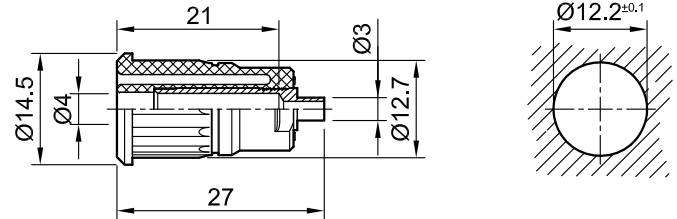

SEB4-E

Item number 49.7091-*

Insulated, rigid, Ø 4 mm, accepting spring-loaded Ø 4 mm plugs with rigid insulating sleeve. Machined brass. Insulation material UL94 V-0. The socket is pressed into pre-drilled panels of plastic, metal, etc. Solder connection.

Technical data	
Diameter of plug system	4 mm
Rated Values	1000 V, CAT III, 24 A / 600 V, CAT IV, 24 A
Surface treatment electrical contact	Ni
Base material electrical contact	CuZn
Standard color(s) *	20 21 22 23 24 25 27 28 29
Test accessory acc. to	IEC EN 61010-2-030
Remarks	Accessories: Press-in Tool MB4
Approvals	UR