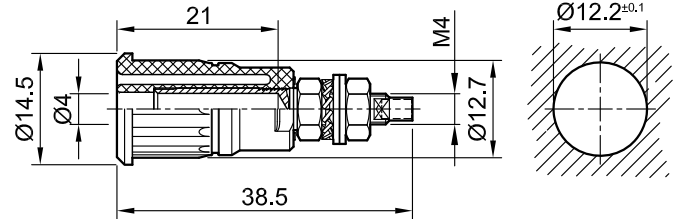

SEB4-G/N-X

Item number 49.7092-*

Insulated, rigid, Ø 4 mm, accepting spring-loaded Ø 4 mm plugs with rigid insulating sleeve. Machined brass. Insulation material UL94 V-0. The socket is pressed into pre-drilled panels of plastic, metal, etc. Threaded bolt M4 and soldering hole.

Technical data	
Diameter of plug system	4 mm
Rated Values	1000 V, CAT III, 32 A / 600 V, CAT IV, 32 A
Surface treatment electrical contact	Ni
Base material electrical contact	CuZn
Standard color(s) *	20 21 22 23 24 25 29
Optional color(s)	27 28
Test accessory acc. to	IEC EN 61010-2-030
Remarks	Accessories: Press-in tool MB4-S
Approvals	UR