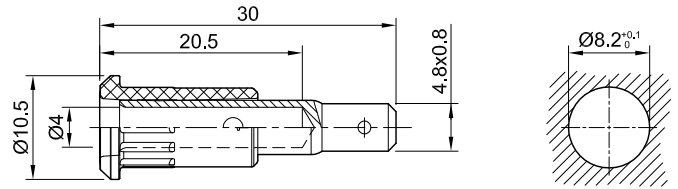

EB4-IF/A

Item number 64.3010-*

Insulated, Ø 4 mm, rigid. Machined brass. The socket is pressed into predrilled panels of plastic, metal etc. Flat connecting tab 4.8 mm x 0.8 mm.

Technical data	
Diameter of plug system	4 mm
Rated Values	30 V, 25 A / 60 V, 25 A
Surface treatment electrical contact	Au
Base material electrical contact	CuZn
Standard color(s) *	20 21 22 23 24 25 26 27 28 29
Component parts	I-EB4-I; B-EB4-IF