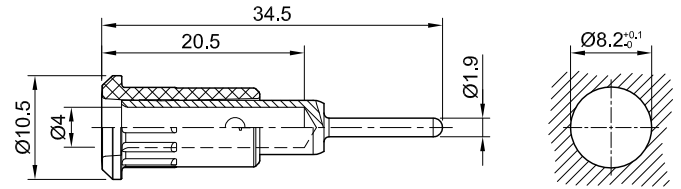

# EB4-IR/N

Item number 64.3011-\*

Insulated, Ø 4 mm, rigid. Machined brass. The socket is pressed into predrilled panels of plastic, metal etc. Round connecting pin 1.9 mm.

Technical data	
Diameter of plug system	4 mm
Rated Values	30 V, 25 A / 60 V, 25 A
Surface treatment electrical contact	Ni
Base material electrical contact	CuZn
Standard color(s) *	<span style="background-color: #ffff00; border: 1px solid black; padding: 2px;">20</span> <span style="background-color: #000000; color: white; border: 1px solid black; padding: 2px;">21</span> <span style="background-color: #ff0000; color: white; border: 1px solid black; padding: 2px;">22</span> <span style="background-color: #0000ff; color: white; border: 1px solid black; padding: 2px;">23</span> <span style="background-color: #ffff00; border: 1px solid black; padding: 2px;">24</span> <span style="background-color: #008000; color: white; border: 1px solid black; padding: 2px;">25</span> <span style="background-color: #800080; color: white; border: 1px solid black; padding: 2px;">26</span> <span style="background-color: #a52a2a; color: white; border: 1px solid black; padding: 2px;">27</span> <span style="background-color: #808080; border: 1px solid black; padding: 2px;">28</span> <span style="border: 1px solid black; padding: 2px;">29</span>
Component parts	I-EB4-I; B-EB4-IR_NI