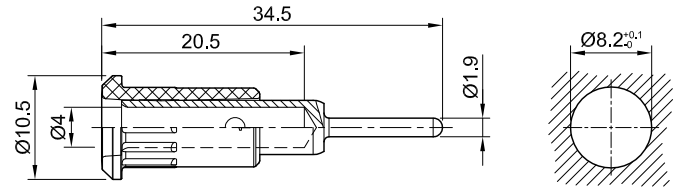

EB4-IR/N

Item number 64.3011-*

Insulated, \varnothing 4 mm, rigid. Machined brass. The socket is pressed into predrilled panels of plastic, metal etc. Round connecting pin 1.9 mm.

Technical data	
Diameter of plug system	4 mm
Rated Values	30 V, 25 A / 60 V, 25 A
Surface treatment electrical contact	Ni
Base material electrical contact	CuZn
Standard color(s) *	20 21 22 23 24 25 26 27 28 29
Component parts	I-EB4-I; B-EB4-IR_NI