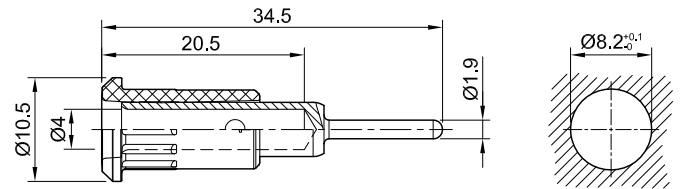

# EB4-IR/A

Item number 64.3012-\*

Insulated, Ø 4 mm, rigid. Machined brass. The socket is pressed into predrilled panels of plastic, metal etc. Round connecting pin 1.9 mm.

Technical data	
Diameter of plug system	4 mm
Rated Values	30 V, 25 A / 60 V, 25 A
Surface treatment electrical contact	Au
Base material electrical contact	CuZn
Standard color(s) *	<span style="background-color: yellow; border: 1px solid black; padding: 2px;">20</span> <span style="background-color: black; color: white; border: 1px solid black; padding: 2px;">21</span> <span style="background-color: red; color: white; border: 1px solid black; padding: 2px;">22</span> <span style="background-color: blue; color: white; border: 1px solid black; padding: 2px;">23</span> <span style="background-color: yellow; border: 1px solid black; padding: 2px;">24</span> <span style="background-color: green; border: 1px solid black; padding: 2px;">25</span> <span style="background-color: purple; border: 1px solid black; padding: 2px;">26</span> <span style="background-color: orange; border: 1px solid black; padding: 2px;">27</span> <span style="background-color: grey; border: 1px solid black; padding: 2px;">28</span> <span style="border: 1px solid black; padding: 2px;">29</span>
Component parts	I-EB4-I; B-EB4-IR_AU