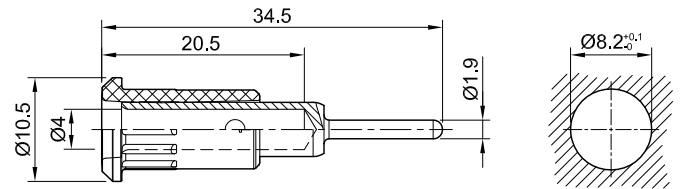

EB4-IR/A

Item number 64.3012-*

Insulated, \varnothing 4 mm, rigid. Machined brass. The socket is pressed into predrilled panels of plastic, metal etc. Round connecting pin 1.9 mm.

Technical data	
Diameter of plug system	4 mm
Rated Values	30 V, 25 A / 60 V, 25 A
Surface treatment electrical contact	Au
Base material electrical contact	CuZn
Standard color(s) *	20 21 22 23 24 25 26 27 28 29
Component parts	I-EB4-I; B-EB4-IR_AU