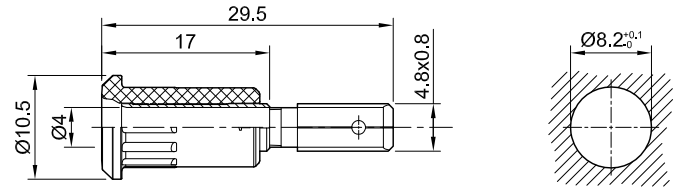

EB4-IFA/N

Item number 64.3013-*

Insulated, Ø 4 mm, rigid. Brass sheet, punched and rolled. The socket is pressed into predrilled panels of plastic, metal etc. Flat connecting tab 4.8 mm x 0.8 mm, can be bent to 90° once only.

Technical data	
Diameter of plug system	4 mm
Rated Values	30 V, 25 A / 60 V, 25 A
Surface treatment electrical contact	Ni
Base material electrical contact	CuZn
Standard color(s) *	20 21 22 23 24 25 26 27 28 29
Component parts	I-EB4-IFA; B-EB4-B