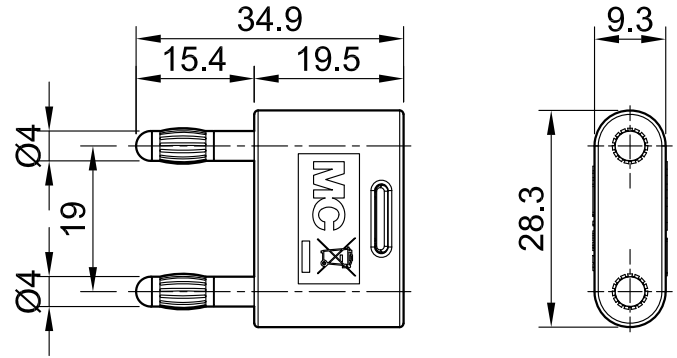

# KS-4N-19

Item number 64.4012-\*

Insulated, Ø 4 mm, made of brass. Plugs with spring-loaded MULTILAM contact technology. With insulated grip. At rear without in-line Ø 4 mm rigid sockets.

Technical data	
Diameter of plug system	4 mm
Rated Values	30 V, 32 A / 60 V, 32 A
Surface treatment electrical contact	Ni
Base material electrical contact	CuZn
Standard color(s) *	<span style="background-color: yellow; border: 1px solid black; padding: 2px;">20</span> <span style="background-color: black; color: white; border: 1px solid black; padding: 2px;">21</span> <span style="background-color: red; color: white; border: 1px solid black; padding: 2px;">22</span> <span style="background-color: blue; color: white; border: 1px solid black; padding: 2px;">23</span> <span style="background-color: yellow; border: 1px solid black; padding: 2px;">24</span> <span style="background-color: green; border: 1px solid black; padding: 2px;">25</span> <span style="background-color: purple; border: 1px solid black; padding: 2px;">26</span> <span style="background-color: orange; border: 1px solid black; padding: 2px;">27</span> <span style="background-color: grey; border: 1px solid black; padding: 2px;">28</span> <span style="background-color: white; border: 1px solid black; padding: 2px;">29</span> <span style="background-color: orange; border: 1px solid black; padding: 2px;">30</span>
Plug spacing	19 mm
Test accessory acc. to	IEC EN 61010-031
User-Information	I 099