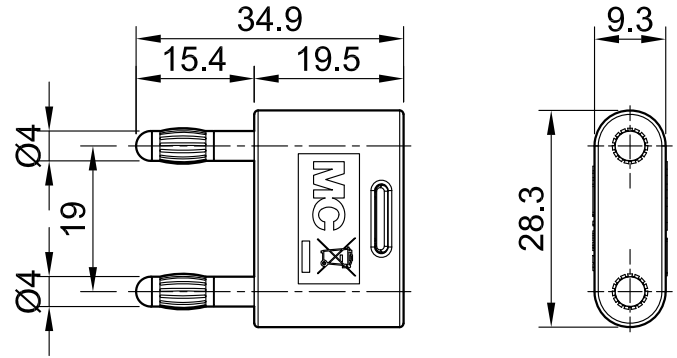

KS-4N-19

Item number 64.4012-*

Insulated, Ø 4 mm, made of brass. Plugs with spring-loaded MULTILAM contact technology. With insulated grip. At rear without in-line Ø 4 mm rigid sockets.

Technical data	
Diameter of plug system	4 mm
Rated Values	30 V, 32 A / 60 V, 32 A
Surface treatment electrical contact	Ni
Base material electrical contact	CuZn
Standard color(s) *	20 21 22 23 24 25 26 27 28 29 30
Plug spacing	19 mm
Test accessory acc. to	IEC EN 61010-031
User-Information	I 099