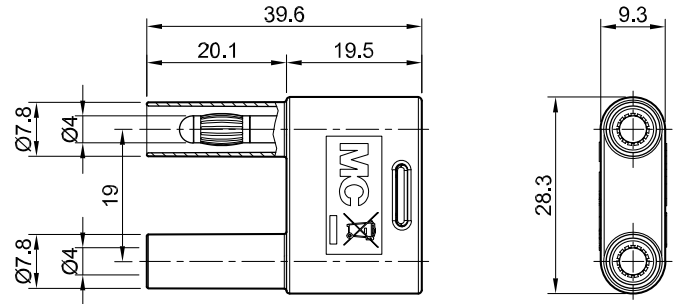

# SKS-4N-19

Item number 66.4012-\*

Insulated, Ø 4 mm, made of brass. Plugs with spring-loaded MULTILAM contact technology and rigid insulating sleeves. With insulated grip. At rear without in-line Ø 4 mm rigid sockets.

Technical data	
Diameter of plug system	4 mm
Rated Values	1000 V, CAT II, 32 A
Surface treatment electrical contact	Ni
Base material electrical contact	CuZn
Standard color(s) *	<span style="background-color: #ffff00; border: 1px solid black; padding: 2px;">20</span> <span style="background-color: #000000; color: white; border: 1px solid black; padding: 2px;">21</span> <span style="background-color: #ff0000; color: white; border: 1px solid black; padding: 2px;">22</span> <span style="background-color: #0000ff; color: white; border: 1px solid black; padding: 2px;">23</span> <span style="background-color: #ffff00; border: 1px solid black; padding: 2px;">24</span> <span style="background-color: #008000; color: white; border: 1px solid black; padding: 2px;">25</span> <span style="background-color: #800080; color: white; border: 1px solid black; padding: 2px;">26</span> <span style="background-color: #a52a2a; color: white; border: 1px solid black; padding: 2px;">27</span> <span style="background-color: #cccccc; border: 1px solid black; padding: 2px;">28</span> <span style="background-color: #cccccc; border: 1px solid black; padding: 2px;">29</span> <span style="background-color: #ff8c00; border: 1px solid black; padding: 2px;">30</span>
Plug spacing	19 mm
Test accessory acc. to	IEC EN 61010-031
Approvals	UL, CE