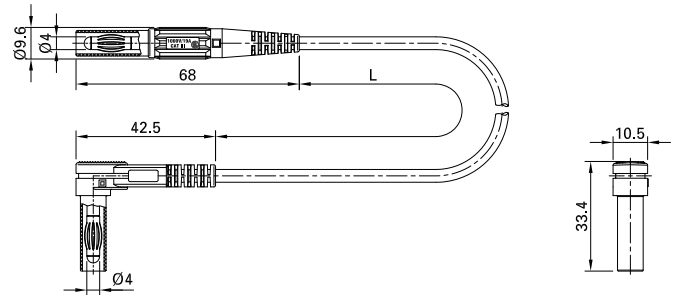

# XMS-484

Item number 66.9006-\*

Highly flexible, one end with in-line Ø 4 mm MULTILAM plug with rigid insulating sleeve. The other end with right-angled Ø 4 mm MULTILAM plug with rigid insulating sleeve.

Technical data	
Diameter of plug system	4 mm
Rated Values	1000 V, CAT III, 19 A
Surface treatment electrical contact	Ni
Base material electrical contact	CuZn
Standard color(s) *	<span style="background-color: black; color: white; padding: 2px;">21</span> <span style="background-color: red; color: white; padding: 2px;">22</span> <span style="background-color: blue; color: white; padding: 2px;">23</span> <span style="background-color: yellow; color: black; padding: 2px;">24</span> <span style="background-color: green; color: white; padding: 2px;">25</span>
Optional color(s)	<span style="background-color: orange; color: white; padding: 2px;">20</span> <span style="background-color: purple; color: white; padding: 2px;">26</span> <span style="background-color: brown; color: white; padding: 2px;">27</span> <span style="background-color: grey; color: white; padding: 2px;">29</span>
Lead lengths <input type="text"/>	100; 150; 200 cm
Lead insulation	SIL
Lead cross section	1,0 mm <sup>2</sup>
Test accessory acc. to	IEC EN 61010-031
Approvals	UL, CE