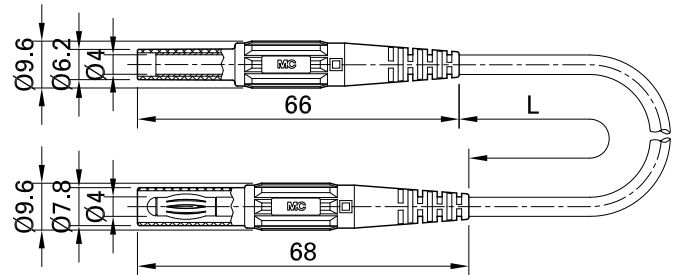

# XKS-414

Item number 66.9012-\*

Highly flexible, one end with Ø 4 mm MULTILAM plug with rigid insulating sleeve, the other end with Ø 4 mm rigid socket with rigid insulating sleeve.

Technical data	
Diameter of plug system	4 mm
Rated Values	1000 V, CAT III, 19 A
Surface treatment electrical contact	Ni
Base material electrical contact	CuZn
Standard color(s) *	<span style="background-color: black; color: white; padding: 2px;">21</span> <span style="background-color: red; color: white; padding: 2px;">22</span> <span style="background-color: blue; color: white; padding: 2px;">23</span>
Optional color(s)	<span style="background-color: yellow; color: black; padding: 2px;">24</span> <span style="background-color: green; color: white; padding: 2px;">25</span> <span style="background-color: purple; color: white; padding: 2px;">26</span> <span style="background-color: orange; color: white; padding: 2px;">27</span> <span style="background-color: grey; color: white; padding: 2px;">29</span>
Lead lengths <input type="text"/>	050; 100; 200 cm
Lead insulation	SIL
Lead cross section	1,0 mm <sup>2</sup>
Test accessory acc. to	IEC EN 61010-031
Approvals	UL, CE