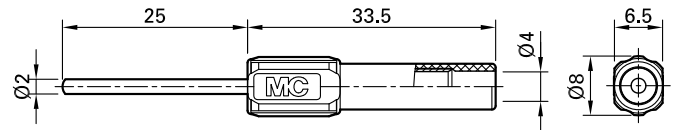

ZPS-20/25

Item number 66.9076-*

Solid, especially suitable for the screw connection to electricity meter clips. Ø 4 mm rigid socket in insulator, accepting spring-loaded Ø 4 mm plugs with rigid insulating sleeve. Available in different lengths L.

Technical data	
Diameter of plug system	4 mm
Rated Values	600 V, CAT II, 19 A
Surface treatment electrical contact	Ni
Base material electrical contact	CuZn
Standard color(s) *	21 22 23 24 25 26 27
Test accessory acc. to	IEC EN 61010-031
User-Information	I 004