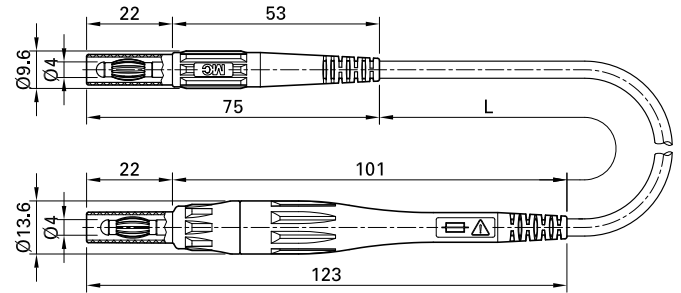

XSMS-419

Data sheet XSMS-419 08.2022

Item number 66.9395-*

Highly flexible, with in-line Ø 4 mm MULTILAM plug with rigid insulating sleeve on both ends. Test lead with integrated high breaking capacity fuses designed for 1000 V, CAT IV in accordance with IEC/EN 61010-031 and allow for the use of Ø 4 mm safety probes and test clips for fuse-protected

d measurements. The two-part fused connector can be easily unscrewed and accepts a high breaking capacity fuse measuring 6.3 x 32 mm. The fuse is not supplied.

Technical data	
Diameter of plug system	4 mm
Rated Values	1000 V, CAT IV, 8 A
Surface treatment electrical contact	Ni
Base material electrical contact	CuZn
Standard color(s) *	<input type="checkbox"/> 21 <input type="checkbox"/> 22 <input type="checkbox"/> 23 <input type="checkbox"/> 24 <input type="checkbox"/> 25 <input type="checkbox"/> 26 <input type="checkbox"/> 27 <input type="checkbox"/> 28
Optional color(s)	<input type="checkbox"/> 29
Lead lengths <input type="text"/>	100; 150; 200 cm
Lead insulation	SIL
Lead cross section	1,0 mm ²
Test accessory acc. to	IEC EN 61010-031
User-Information	I 091
Approvals	UL, CE