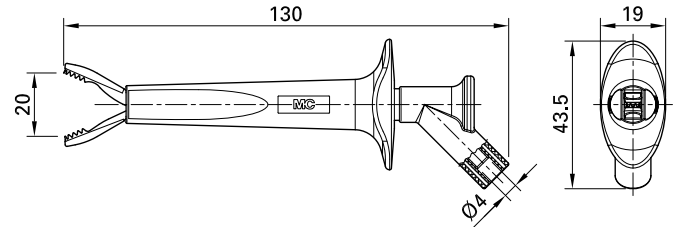

# AB200

Item number 66.9474-\*

Steel jaws especially for connections to ground rails and thick cables. For increased safety when making contacts, the jaws are insulated on the outside. Ø 4 mm rigid socket in handle accepting spring-loaded Ø 4 mm plugs with rigid insulating sleeve.

Technical data	
Diameter of plug system	4 mm
Rated Values	1000 V, CAT IV, 16 A
Surface treatment electrical contact	Ni
Standard color(s) *	<span style="background-color: #ffff00; border: 1px solid black; padding: 2px;">20</span> <span style="background-color: #000000; color: white; border: 1px solid black; padding: 2px;">21</span> <span style="background-color: #ff0000; color: white; border: 1px solid black; padding: 2px;">22</span> <span style="background-color: #0000ff; color: white; border: 1px solid black; padding: 2px;">23</span> <span style="background-color: #ffff00; border: 1px solid black; padding: 2px;">24</span> <span style="background-color: #008000; color: white; border: 1px solid black; padding: 2px;">25</span> <span style="background-color: #800080; color: white; border: 1px solid black; padding: 2px;">26</span>
Optional color(s)	<span style="background-color: #800000; color: white; border: 1px solid black; padding: 2px;">27</span> <span style="background-color: #cccccc; border: 1px solid black; padding: 2px;">28</span> <span style="background-color: #cccccc; border: 1px solid black; padding: 2px;">29</span>
Opening width	20.0 mm
Test accessory acc. to	IEC EN 61010-031
Remarks	Other colors available on request.
Approvals	UL, CE