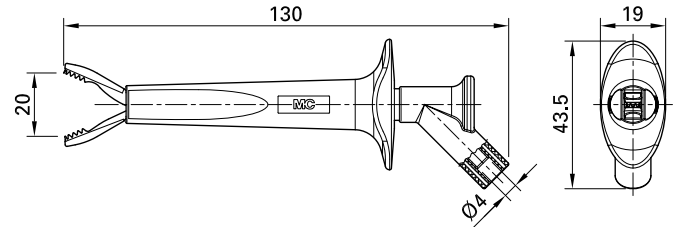

# AB200

Item number 66.9474-\*

Steel jaws especially for connections to ground rails and thick cables. For increased safety when making contacts, the jaws are insulated on the outside. Ø 4 mm rigid socket in handle accepting spring-loaded Ø 4 mm plugs with rigid insulating sleeve.

Technical data	
Diameter of plug system	4 mm
Rated Values	1000 V, CAT IV, 16 A
Surface treatment electrical contact	Ni
Standard color(s) *	<span style="background-color: #ffff00; border: 1px solid black; padding: 2px;">20</span> <span style="background-color: #000000; color: white; border: 1px solid black; padding: 2px;">21</span> <span style="background-color: #ff0000; color: white; border: 1px solid black; padding: 2px;">22</span> <span style="background-color: #0000ff; color: white; border: 1px solid black; padding: 2px;">23</span> <span style="background-color: #ffff00; border: 1px solid black; padding: 2px;">24</span> <span style="background-color: #008000; color: white; border: 1px solid black; padding: 2px;">25</span> <span style="background-color: #800080; color: white; border: 1px solid black; padding: 2px;">26</span>
Optional color(s)	<span style="background-color: #800000; border: 1px solid black; padding: 2px;">27</span> <span style="background-color: #808080; border: 1px solid black; padding: 2px;">28</span> <span style="background-color: #ffffff; border: 1px solid black; padding: 2px;">29</span>
Opening width	20.0 mm
Test accessory acc. to	IEC EN 61010-031
Remarks	Other colors available on request.
Approvals	UL, CE