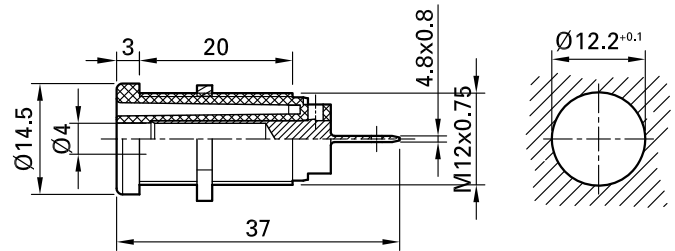

XEF-1R

Item number 66.9665-*

Insulated, rigid, Ø 4 mm, accepting spring-loaded Ø 4 mm plugs with rigid insulating sleeve. Machined brass. The sockets are screwed into predrilled panels of plastic, metal, etc. Flat connecting tab 4.8 mm × 0.8 mm.

Technical data	
Diameter of plug system	4 mm
Rated Values	1000 V, CAT IV, 24 A
Surface treatment electrical contact	Ni
Base material electrical contact	CuZn
Standard color(s) *	20 21 22 23 24 25 26
Optional color(s)	29
Thread	M12x0,75
Test accessory acc. to	IEC EN 61010-2-030
Supplied assembly material	GEW.12-MUTTER
Remarks	Accessories: Flat connecting receptacle FSH4,8x0,8; Tube spanner SS2
Approvals	UR