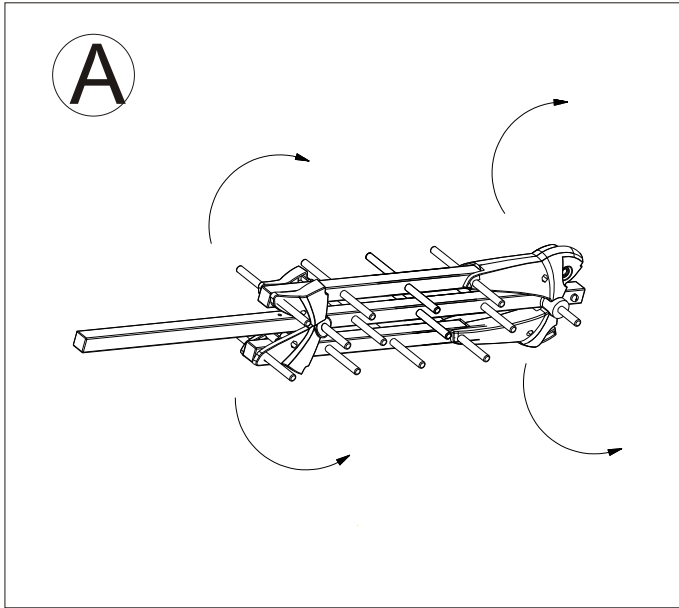

Antenna Assembly