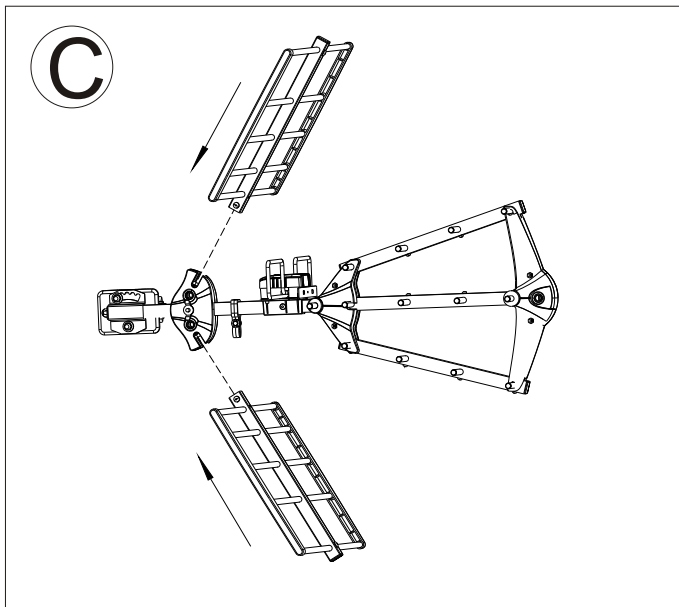

Antenna Assembly