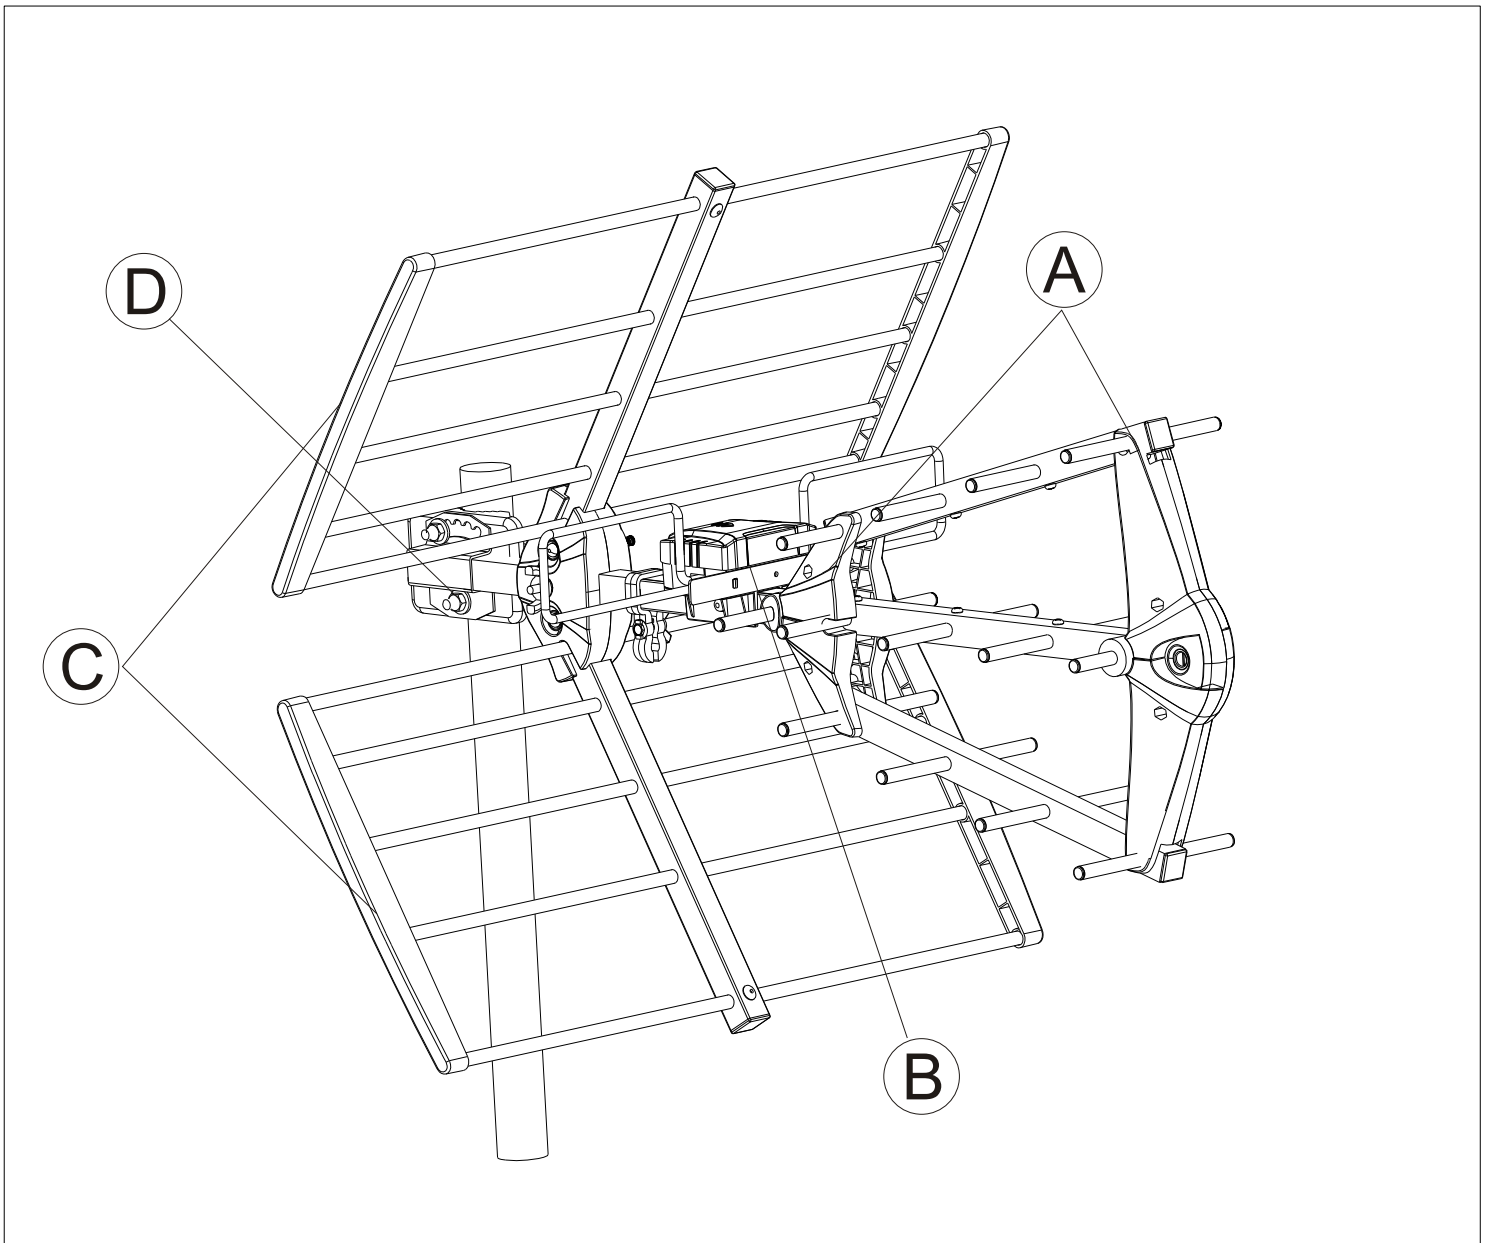

Model #30-2410
Yagi UHF/HDTV Television Antenna

Distributed exclusively by:
MCM Electronics
www.mcmelectronics.com

Technical data:

Frequency Range	Channels	Impedance	No. of elements	Antenna Gain	Front-back ratio		Antenna Length
470~862 Mhz	21-69	75 Ω	15	9-13dB	15-25dB		620mm

Antenna connection: