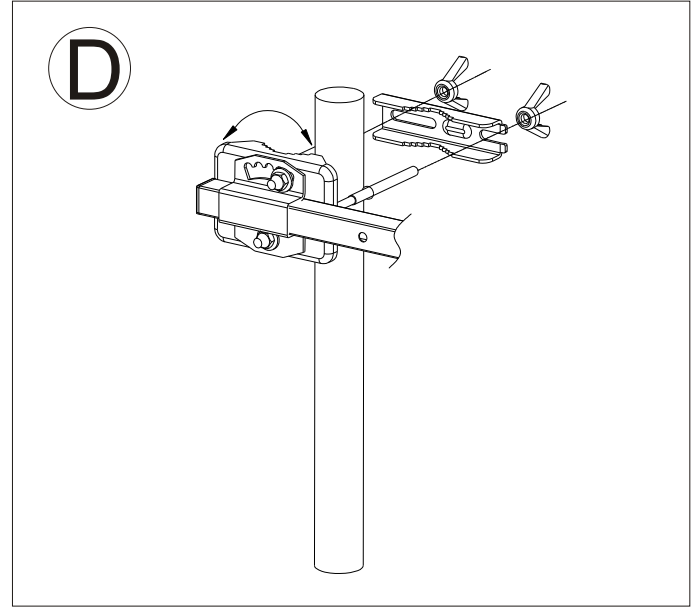

Antenna Assembly