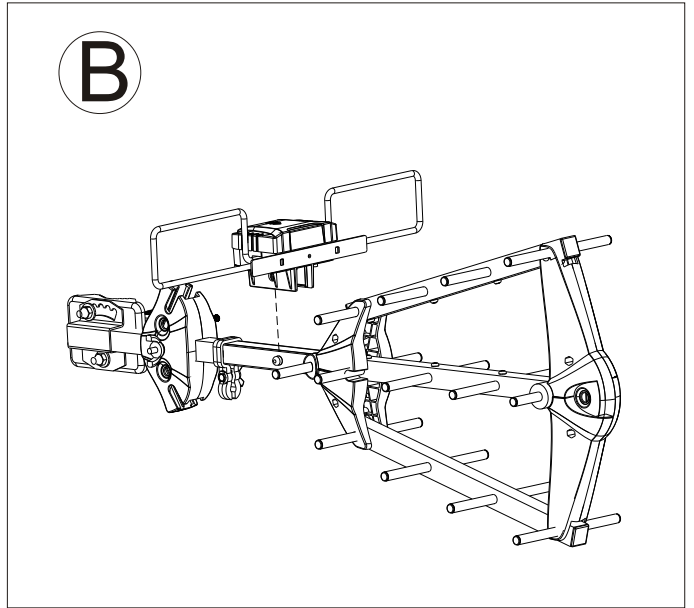

Antenna Assembly