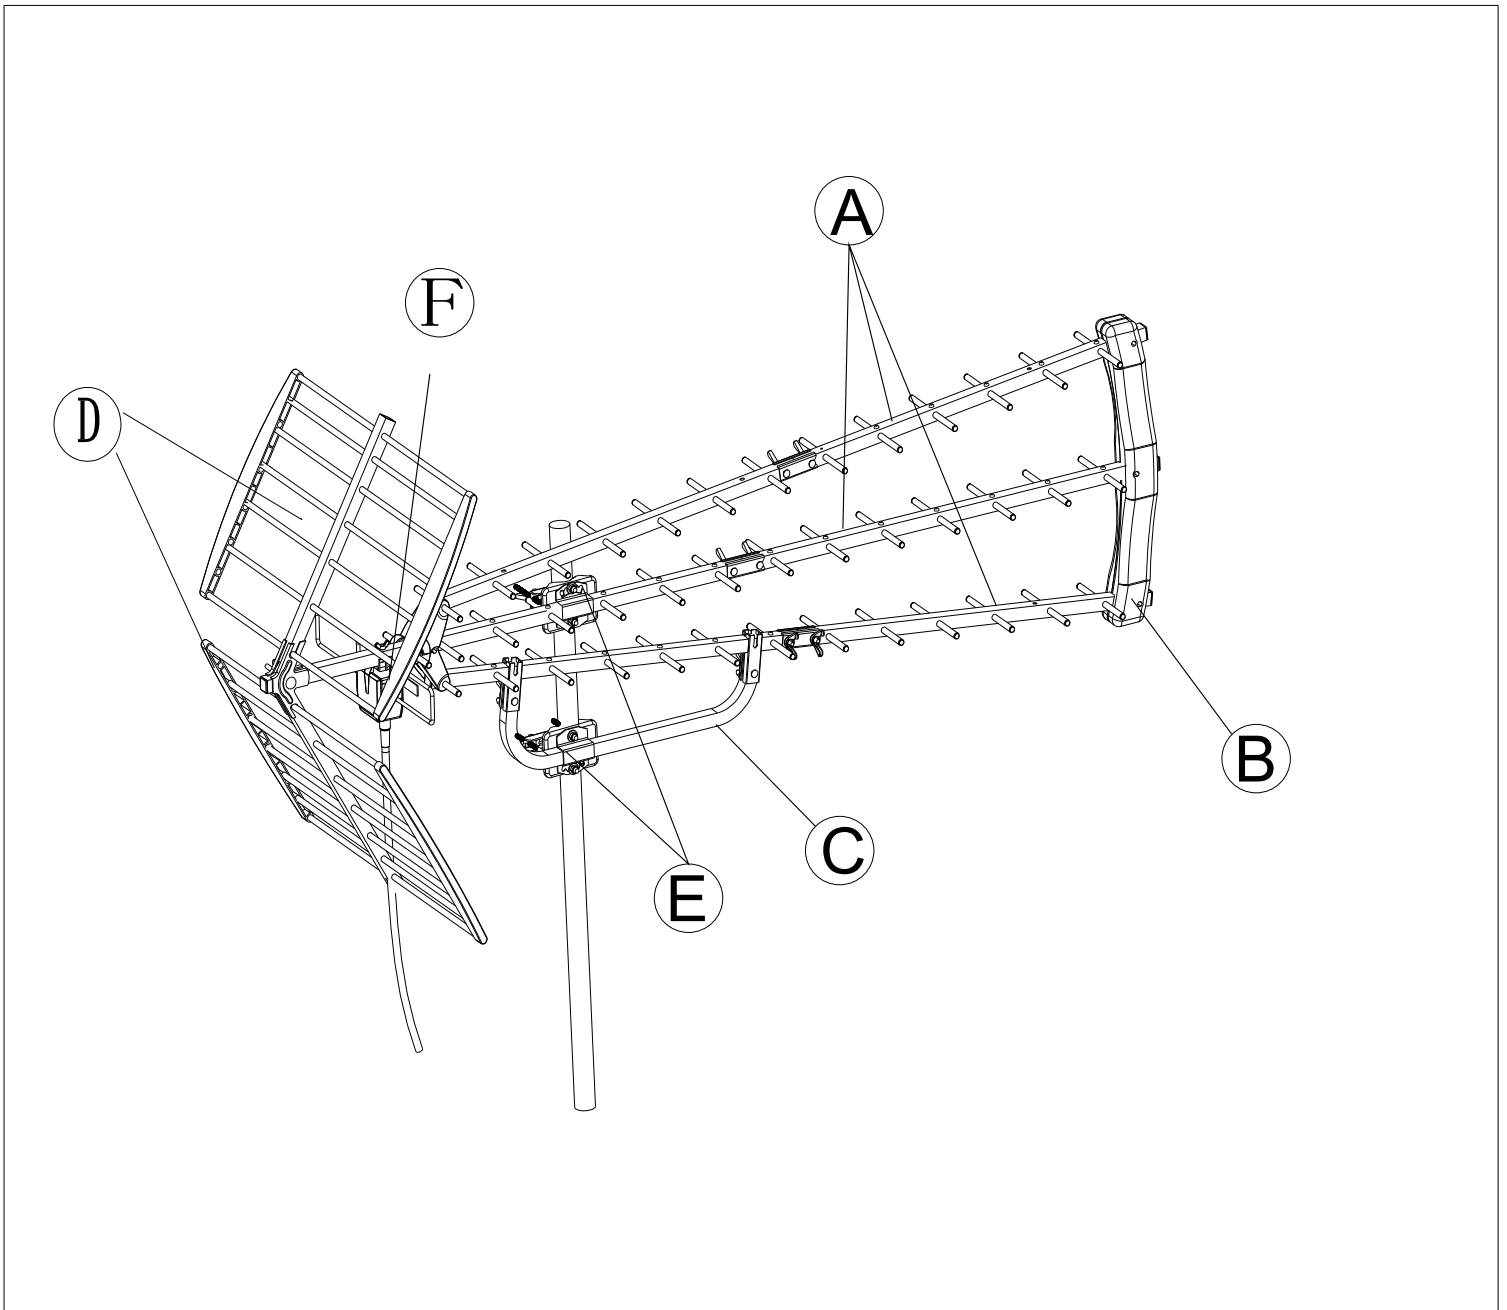

Model #30-2415
Deep Fringe Yagi UHF/HDTV Television Antenna

Distributed exclusively by:
MCM Electronics
www.mcmelectronics.com

Technical data:

Frequency	Channel	Imped	No. of elements	Gain	Front-back ratio	Beam Width	Length
470~862 MHz	21-69	75 Ω	70	17-18dB	27dB	H32° / V 35°	1430mm

Antenna connection: