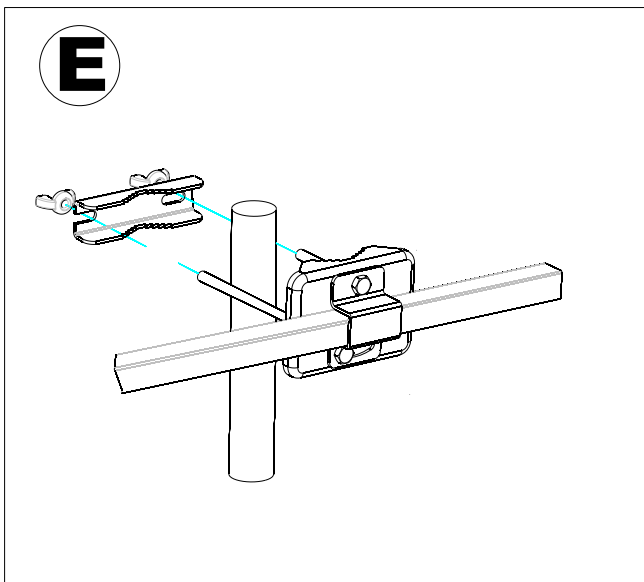

Antenna Assembly