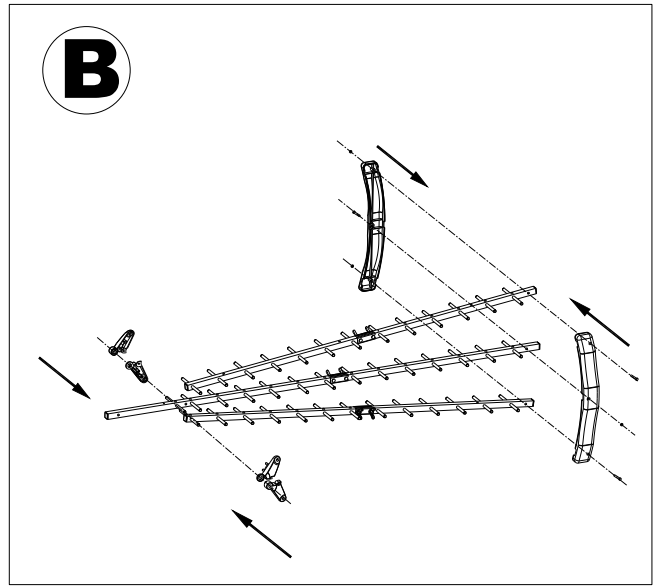

Antenna Assembly