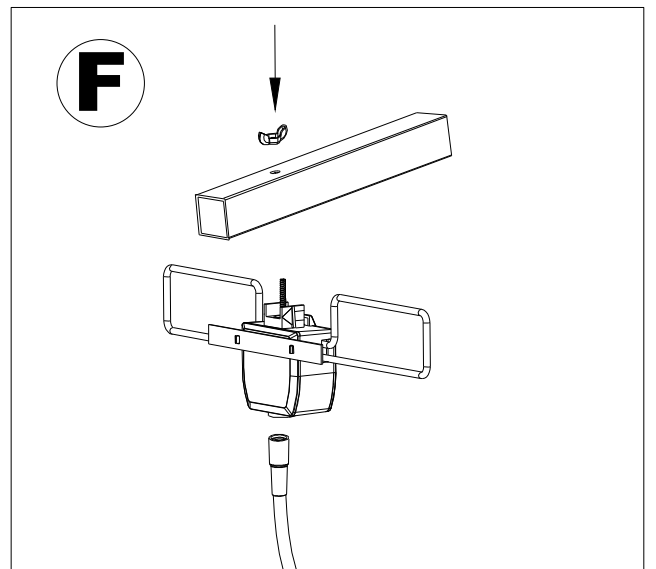

Antenna Assembly