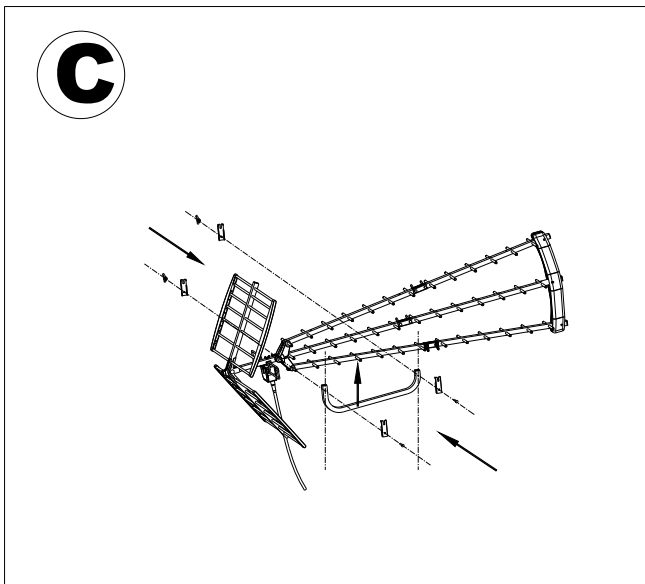

Antenna Assembly