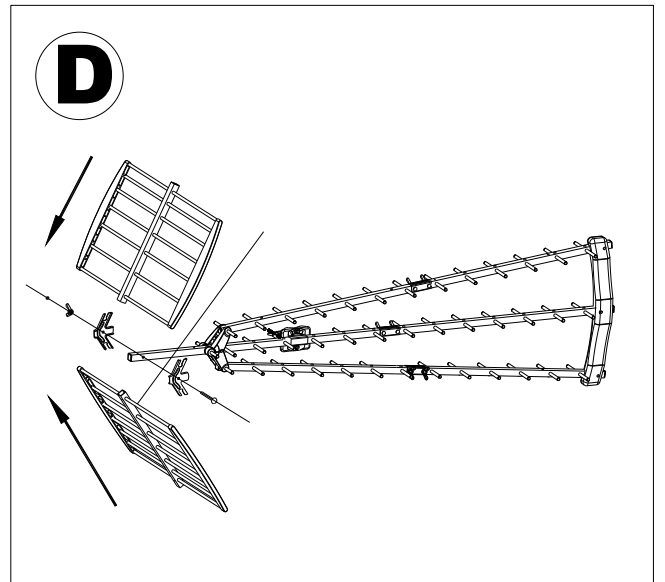

Antenna Assembly