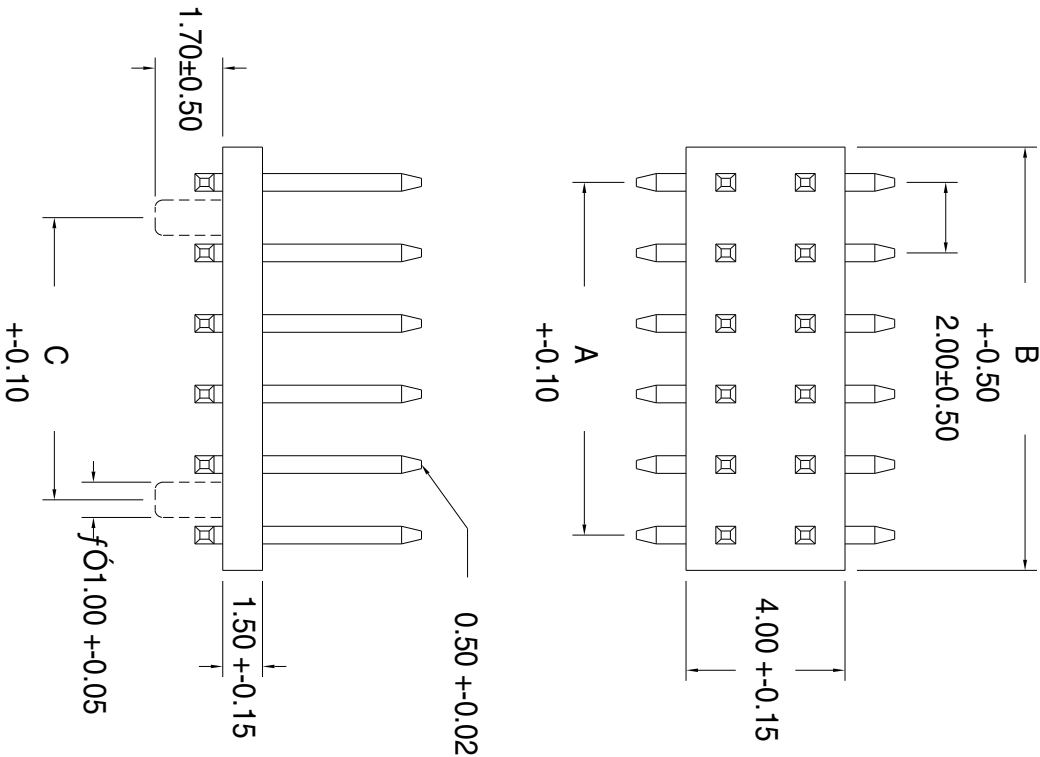

No. of Contacts/ Positions	DIMENSIONS		
	A	B	C
02/01	N/A	2.00	N/A
04/02	2.00	4.00	N/A
06/03	4.00	6.00	2.00
08/04	6.00	8.00	4.00
10/05	8.00	10.00	6.00
12/06	10.00	12.00	8.00
14/07	12.00	14.00	10.00
16/08	14.00	16.00	12.00
18/09	16.00	18.00	14.00
20/10	18.00	20.00	16.00
22/11	20.00	22.00	18.00
24/12	22.00	24.00	20.00
26/13	24.00	26.00	22.00
28/14	26.00	28.00	24.00
30/15	28.00	30.00	26.00
32/16	30.00	32.00	28.00
34/17	32.00	34.00	30.00
36/18	34.00	36.00	32.00
38/19	36.00	38.00	34.00
40/20	38.00	40.00	36.00
42/21	40.00	42.00	38.00
44/22	42.00	44.00	40.00
46/23	44.00	46.00	42.00
48/24	46.00	48.00	44.00
50/25	48.00	50.00	46.00

SPECIFICATIONS

Current Rating: 1 Amp
 Insulator Resistance: 5000 Mega Ohms min.
 Dielectric Withstanding: AC 500 V
 Operating Temperature: -40 Degrees C. to +105 Degrees C.
 Max Processing Temp: 230 Degrees C. for 30-60 seconds (260 Degrees C. for 10 seconds)

Contact Material: Brass
 Insulator Material: Polyester, UL 94V-0
 Contact Finish: Gold flash all over

© Standard: Nylon-6T

NOTE: Replace "xx" with number of positions to complete part number.

SULLINS

801 E. MISSION RD.
 SAN MARCOS, CA 92069

GENERAL TOLERANCE	SCALE	DRAWN	DATE	DWG. NO.	TITLE	REV.
XX +	5:1	CHECK	DATE	T0017B		SHEET
X ++	UNIT	APPROVE	DATE	PARTS NO.		
X ++	MM			PRPNxx2MAMP (WITH LOCATION PEG)		
XX +	SIZE			PRPNxx2MAMS (WITHOUT LOCATING PEG)		
	A4					