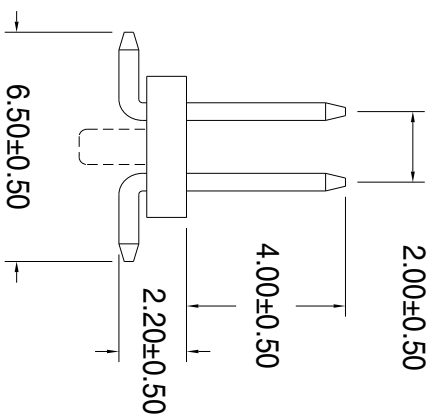

No. of Contacts/ Positions	DIMENSIONS		
	A	B	C
02/01	N/A	2.00	N/A
04/02	2.00	4.00	N/A
06/03	4.00	6.00	2.00
08/04	6.00	8.00	4.00
10/05	8.00	10.00	6.00
12/06	10.00	12.00	8.00
14/07	12.00	14.00	10.00
16/08	14.00	16.00	12.00
18/09	16.00	18.00	14.00
20/10	18.00	20.00	16.00
22/11	20.00	22.00	18.00
24/12	22.00	24.00	20.00
26/13	24.00	26.00	22.00
28/14	26.00	28.00	24.00
30/15	28.00	30.00	26.00
32/16	30.00	32.00	28.00
34/17	32.00	34.00	30.00
36/18	34.00	36.00	32.00
38/19	36.00	38.00	34.00
40/20	38.00	40.00	36.00
42/21	40.00	42.00	38.00
44/22	42.00	44.00	40.00
46/23	44.00	46.00	42.00
48/24	46.00	48.00	44.00
50/25	48.00	50.00	46.00

SPECIFICATIONS

Current Rating: 1 Amp
 Insulator Resistance: 5000 Mega Ohms min.
 Dielectric Withstanding: AC 500 V
 Operating Temperature: -40 Degrees C. to +105 Degrees C.
 Max Processing Temp: 230 Degrees C. for 30-60 seconds (260 Degrees C. for 10 seconds)

Contact Material: Brass
 Insulator Material: Polyester, UL 94V-0
 Contact Finish: Gold flash all over

© Standard: Nylon-6T

NOTE: Replace "xx" with number of positions to complete part number.

SULLINS

801 E. MISSION RD.
 SAN MARCOS, CA 92069

GENERAL TOLERANCE	SCALE	DRAWN	DATE	DWG. NO.	TITLE	REV.
XX +	5:1	CHECK	DATE	T0017B		SHEET
X ++	UNIT	APPROVE	DATE	PARTS NO.		
X ++	MM			PRPNxx2MAMP (WITH LOCATION PEG)		
XX +	SIZE			PRPNxx2MAMS (WITHOUT LOCATING PEG)		
	A4					