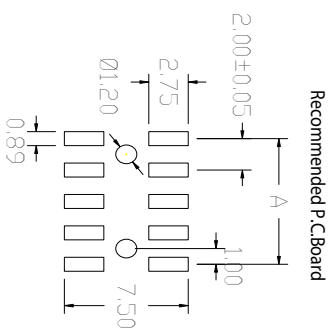

No. of Contacts/ Positions	DIMENSIONS		
	A	B	C
02/01	N/A	2.00	N/A
04/02	2.00	4.00	N/A
06/03	4.00	6.00	2.00
08/04	6.00	8.00	4.00
10/05	8.00	10.00	6.00
12/06	10.00	12.00	8.00
14/07	12.00	14.00	10.00
16/08	14.00	16.00	12.00
18/09	16.00	18.00	14.00
20/10	18.00	20.00	16.00
22/11	20.00	22.00	18.00
24/12	22.00	24.00	20.00
26/13	24.00	26.00	22.00
28/14	26.00	28.00	24.00
30/15	28.00	30.00	26.00
32/16	30.00	32.00	28.00
34/17	32.00	34.00	30.00
36/18	34.00	36.00	32.00
38/19	36.00	38.00	34.00
40/20	38.00	40.00	36.00
42/21	40.00	42.00	38.00
44/22	42.00	44.00	40.00
46/23	44.00	46.00	42.00
48/24	46.00	48.00	44.00
50/25	48.00	50.00	46.00

SPECIFICATIONS

Current Rating: 1 Amp
 Insulator Resistance: 5000 Mega Ohms min.
 Dielectric Withstanding: AC 500 V
 Operating Temperature: -40 Degrees C. to +105 Degrees C.
 Max Processing Temp: 230 Degrees C. for 30-60 seconds (260 Degrees C. for 10 seconds)

Contact Material: Brass
 Insulator Material: Polyester, UL 94V-0
 Contact Finish: Gold flash all over

© Standard: Nylon-6T

NOTE: Replace "xx" with number of positions to complete part number.

SULLINS

801 E. MISSION RD.
 SAN MARCOS, CA 92069

GENERAL TOLERANCE	SCALE	DRAWN	DATE	DWG. NO.	TITLE	REV.
XX +	5:1	CHECK	DATE	T0017B		SHEET
X ++	UNIT	APPROVE	DATE	PARTS NO.		
X ++	MM			PRPNxx2MAMP (WITH LOCATION PEG)		
XX +	SIZE			PRPNxx2MAMS (WITHOUT LOCATING PEG)		
	A4					