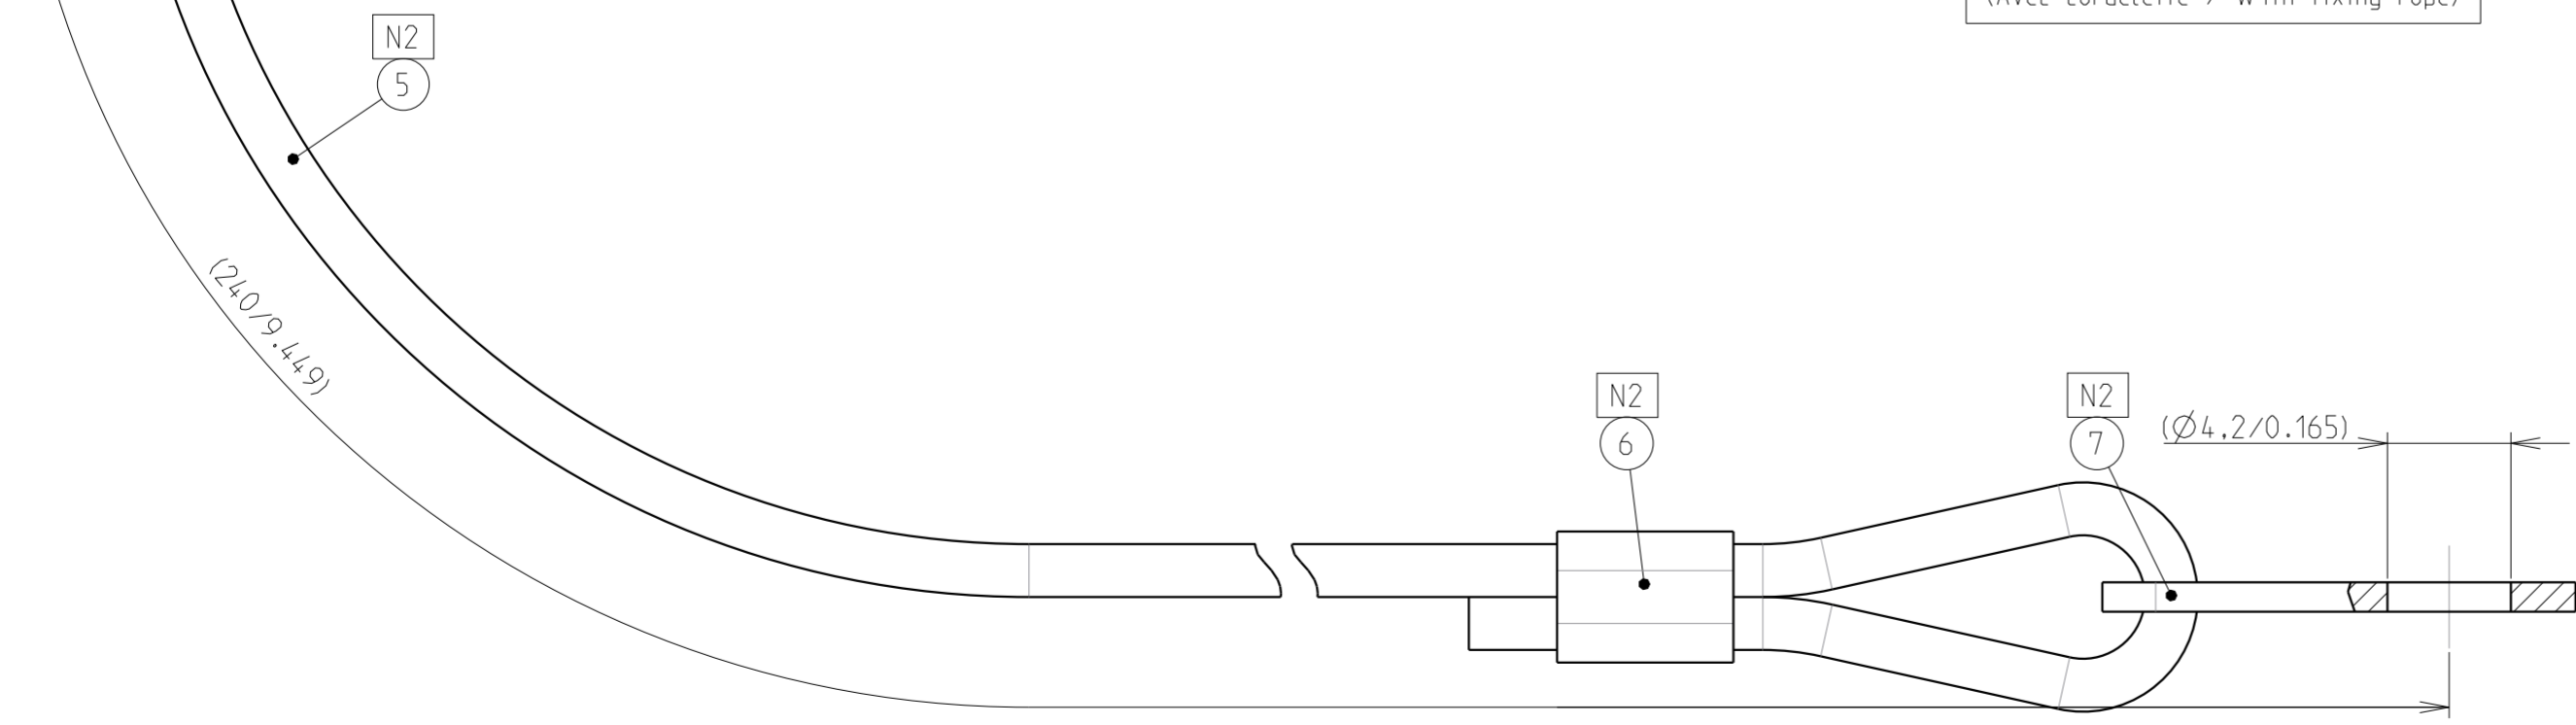

Country	Jurisdiction & Control List
FR	NOT LISTED

	critical dimension
	major dimension

A.2: D éveloppement

MARQUAGE/MARKING

**** JUPITER FR BER14PLY
 — SEMAINE / WEEK
 — ANNEE / YEAR

REFERENCE COMMERCIALE PART NUMBER
BER14PLY (Sans cordelette / Without fixing rope)
BERC 14PLY (Avec cordelette / With fixing rope)

7	COSSE DE FIXATION / FIXING RING
6	MANCHON / SLEEVE
5	CORDELETTE / FIXING ROPE
4	JOINT TORIQUE ACCOUPLEMENT / O'RING COUPLING
3	DOUILLE D'ACCOUPLEMENT / COUPLING RING
2	CIRCLIPS / RETAINING CLIP
1	BOUCHON D'EMBASE / RECEPTACLE CAP
REP	DESIGNATION

- N1** : MONTAGE AVEC GRAISSE
MOUNTING WITH GREASE
- N2** : UNIQUEMENT POUR LA REFERENCE BER14PLY
ONLY FOR PART NUMBER BER14PLY

A	20/09/16	Initial Drawing	ORAIN	MEFFRE	DIFF
Iss	Date	MODIFICATIONS	AC Naf.	Designed by	Checked by
MATERIAL --			TREATMENT	PROTECTION/PLATING	
--			--	--	
--			--	CODE --	
DIMENSIONS ARE DEFINED BEFORE PLATING					
TITLE					PROJECT
BOUCHON D'EMBASE (BER) / RECEPTACLE CAP (BER)					PL54
SERIE PL - TAILLE 14					
Material Reference Voir Référence Commerciale / See Part Number					
Generales tolerances ISO 2768			SOURIAU 3. RUE DU VALLON ZAC N°2 94440 MAROLLES-EN-BRIE (FRANCE) TEL. 33 (0)1 45 10 78 00		
Scale 4/1	General machining Surface texture				
Geometrical Tolerances: NF EN ISO 1101			FORMAT	SOURIAU DRG N°	Iss
This document is the property of SOURIAU it must not be reproduced or communicated without permission.			A2	543B0030B9C	A
					SHEET 1/1