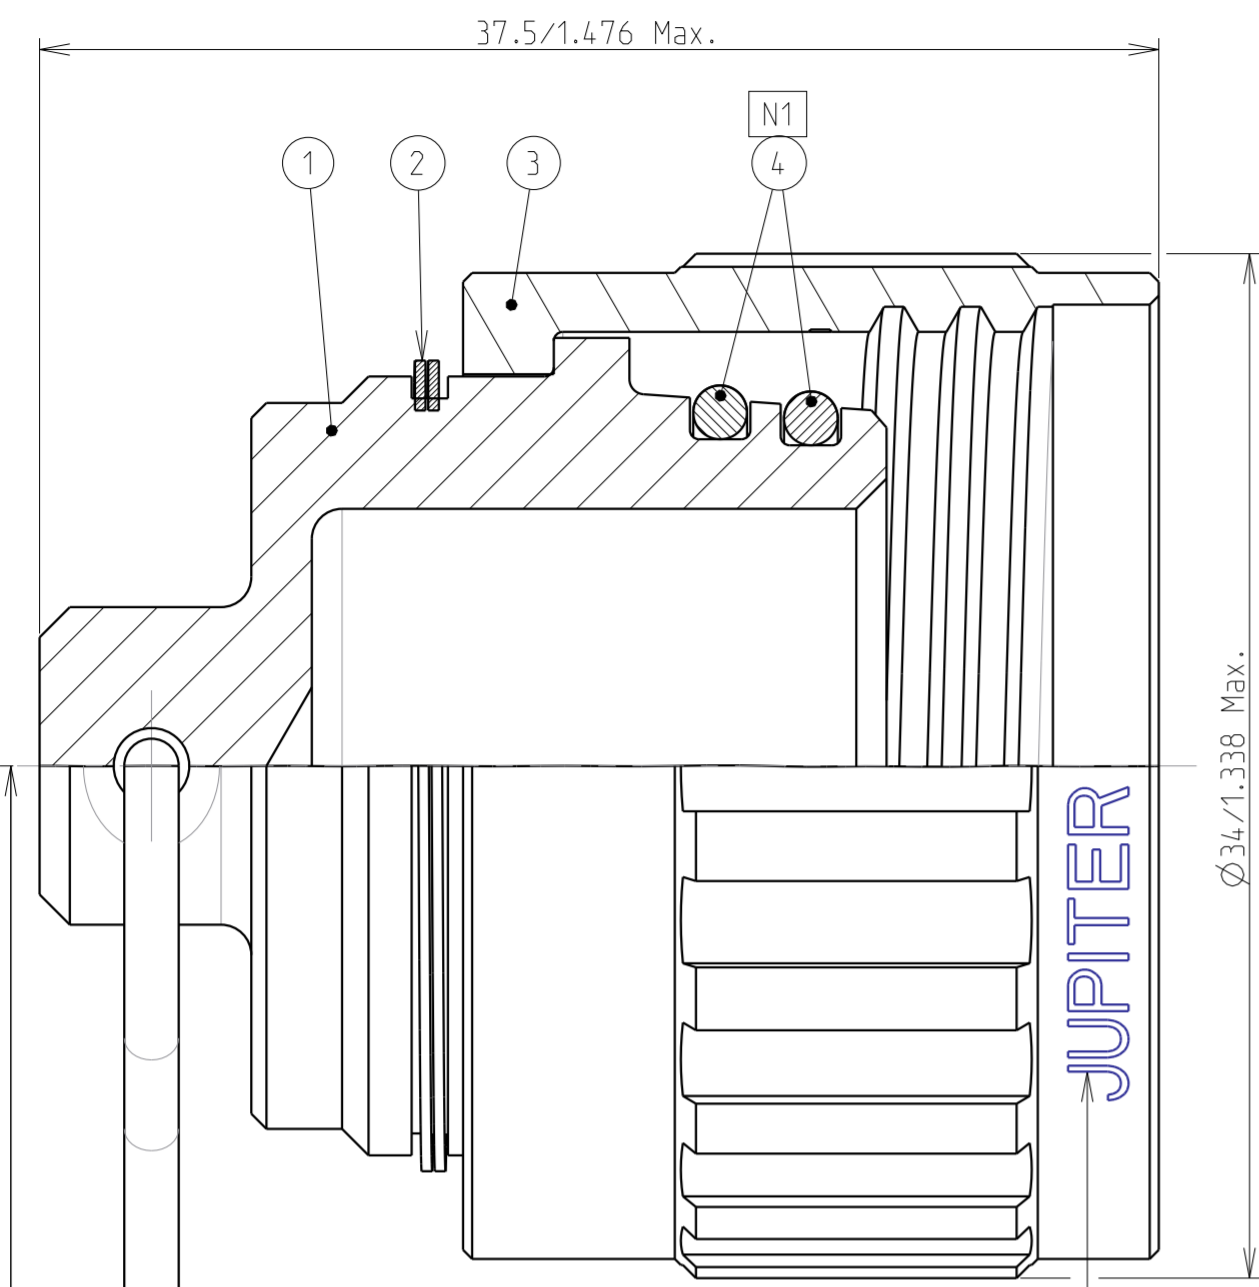

Country	Jurisdiction & Control List
FR	NOT LISTED

	critical dimension
	major dimension

A.2: D éveloppement

MARQUAGE/MARKING

**** JUPITER FR BER14PLY
 — SEMAINE / WEEK
 — ANNEE / YEAR

REFERENCE COMMERCIALE PART NUMBER
BER14PLY (Sans cordelette / Without fixing rope)
BERC 14PLY (Avec cordelette / With fixing rope)

7	COSSE DE FIXATION / FIXING RING
6	MANCHON / SLEEVE
5	CORDELETTE / FIXING ROPE
4	JOINT TORIQUE ACCOUPLEMENT / O'RING COUPLING
3	DOUILLE D'ACCOUPLEMENT / COUPLING RING
2	CIRCLIPS / RETAINING CLIP
1	BOUCHON D'EMBASE / RECEPTACLE CAP
REP	DESIGNATION

- N1** : MONTAGE AVEC GRAISSE
MOUNTING WITH GREASE
- N2** : UNIQUEMENT POUR LA REFERENCE BER14PLY
ONLY FOR PART NUMBER BER14PLY

A	20/09/16	Initial Drawing	ORAIN	MEFFRE	DIFF
Iss	Date	MODIFICATIONS	AC Naf.	Designed by	Checked by
MATERIAL --			TREATMENT	PROTECTION/PLATING	
--			--	--	
--			--	CODE --	
DIMENSIONS ARE DEFINED BEFORE PLATING					
TITLE					PROJECT
BOUCHON D'EMBASE (BER) / RECEPTACLE CAP (BER)					PL54
SERIE PL - TAILLE 14					
Material Reference Voir Référence Commerciale / See Part Number					
Generales tolerances ISO 2768			SOURIAU 3. RUE DU VALLON ZAC N°2 94440 MAROLLES-EN-BRIE (FRANCE) TEL. 33 (0)1 45 10 78 00		
Scale 4/1	General machining Surface texture				
Geometrical Tolerances: NF EN ISO 1101			FORMAT	SOURIAU DRG N°	Iss
This document is the property of SOURIAU it must not be reproduced or communicated without permission.			A2	543B0030B9C	A
					SHEET 1/1