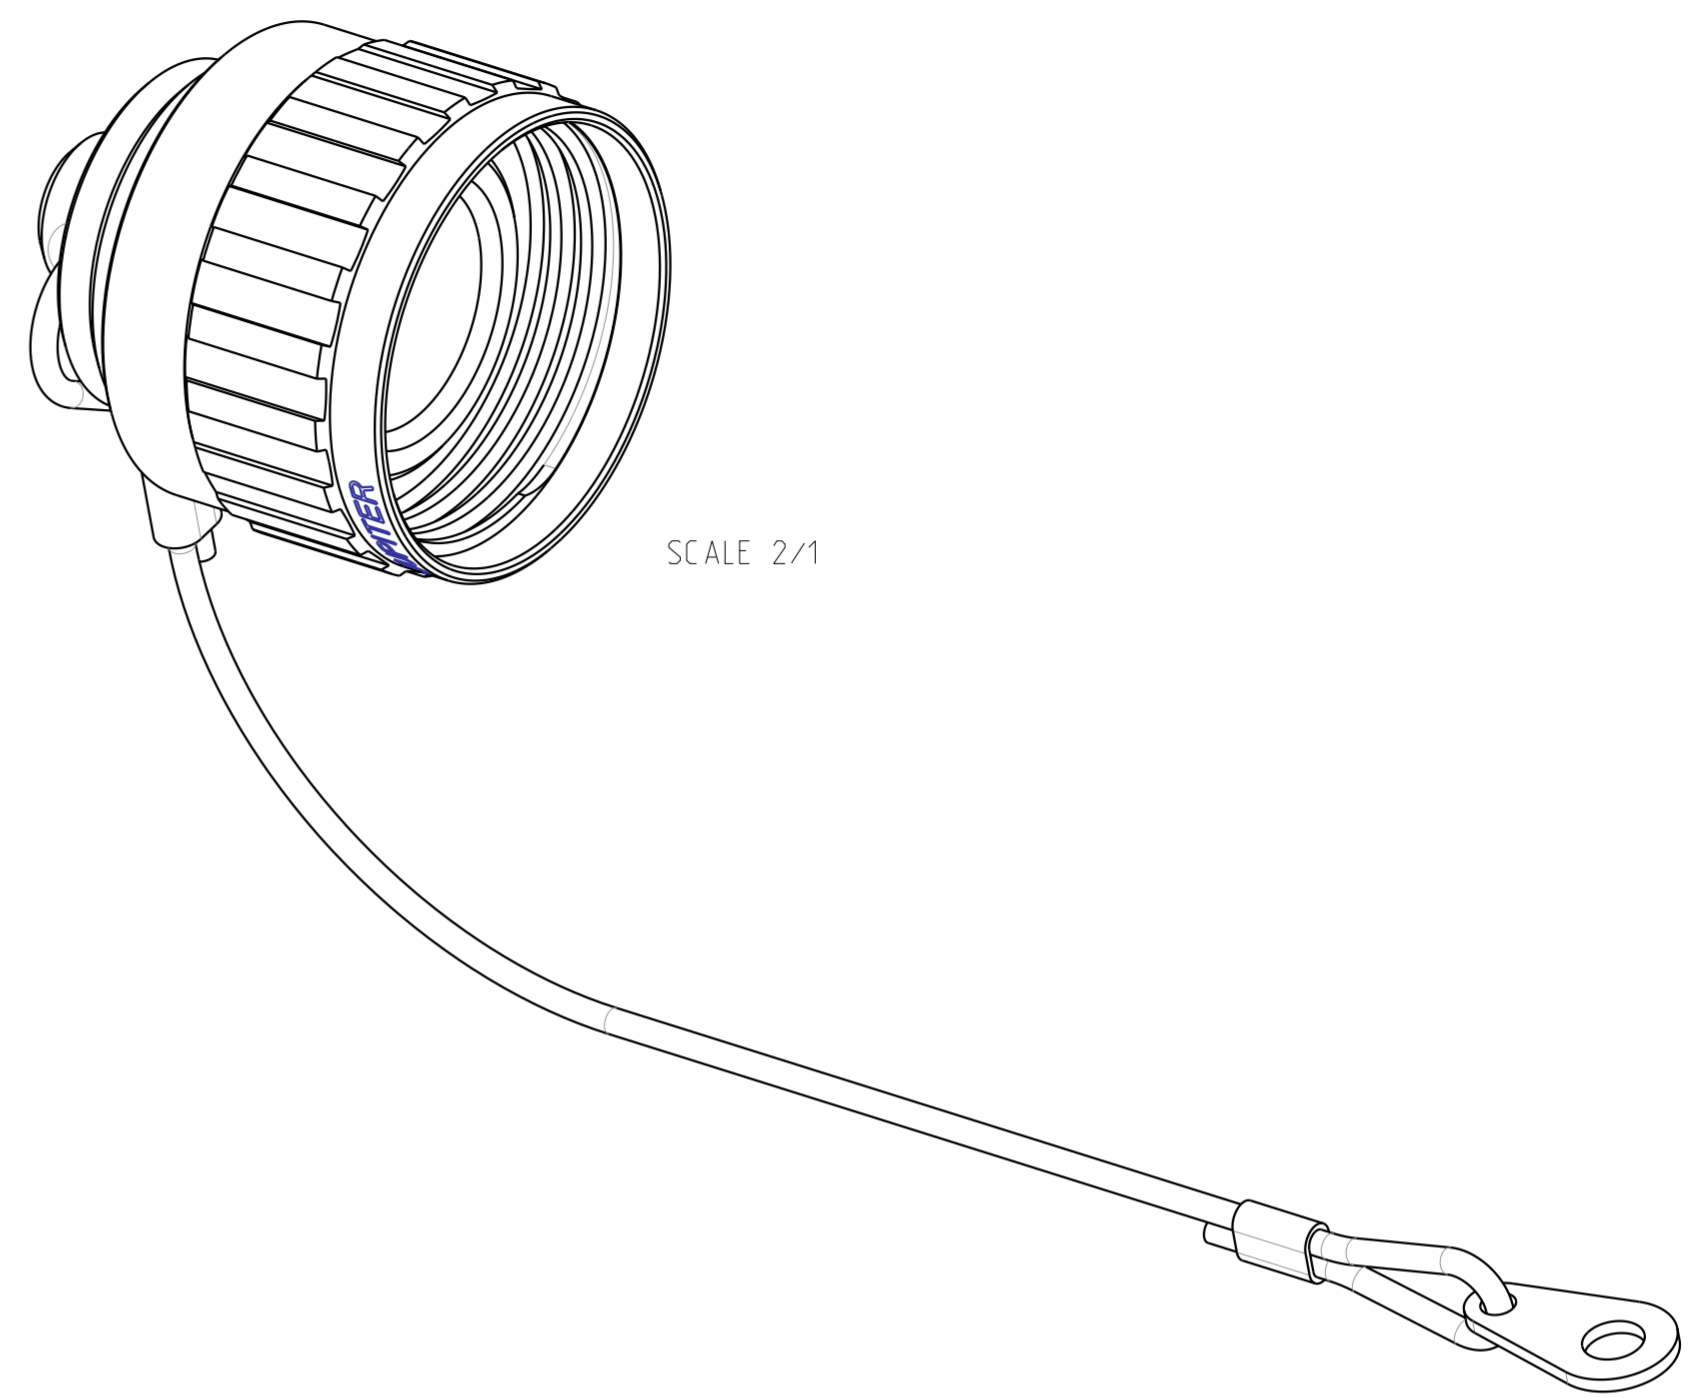

Country	Jurisdiction & Control List
FR	NOT LISTED

	critical dimension
	major dimension

A.2: D éveloppement

MARQUAGE/MARKING

**** JUPITER FR BER14PLY
 — SEMAINE / WEEK
 — ANNEE / YEAR

REFERENCE COMMERCIALE PART NUMBER
BER14PLY (Sans cordelette / Without fixing rope)
BERC 14PLY (Avec cordelette / With fixing rope)

7	COSSE DE FIXATION / FIXING RING
6	MANCHON / SLEEVE
5	CORDELETTE / FIXING ROPE
4	JOINT TORIQUE ACCOUPLEMENT / O'RING COUPLING
3	DOUILLE D'ACCOUPLEMENT / COUPLING RING
2	CIRCLIPS / RETAINING CLIP
1	BOUCHON D'EMBASE / RECEPTACLE CAP
REP	DESIGNATION

- N1** : MONTAGE AVEC GRAISSE
MOUNTING WITH GREASE
- N2** : UNIQUEMENT POUR LA REFERENCE BER14PLY
ONLY FOR PART NUMBER BER14PLY

A	20/09/16	Initial Drawing	ORAIN	MEFFRE	DIFF
Iss	Date	MODIFICATIONS	AC Naf.	Designed by	Checked by
MATERIAL --			TREATMENT	PROTECTION/PLATING	
--			--	--	
--			--	CODE --	
DIMENSIONS ARE DEFINED BEFORE PLATING					
TITLE					PROJECT
BOUCHON D'EMBASE (BER) / RECEPTACLE CAP (BER)					PL54
SERIE PL - TAILLE 14					
Material Reference Voir Référence Commerciale / See Part Number					
Generales tolerances ISO 2768			SOURIAU 3. RUE DU VALLON ZAC N°2 94440 MAROLLES-EN-BRIE (FRANCE) TEL. 33 (0)1 45 10 78 00		
Scale 4/1	General machining Surface texture				
Geometrical Tolerances: NF EN ISO 1101			FORMAT	SOURIAU DRG N°	Iss
This document is the property of SOURIAU it must not be reproduced or communicated without permission.			A2	543B0030B9C	A
					SHEET 1/1