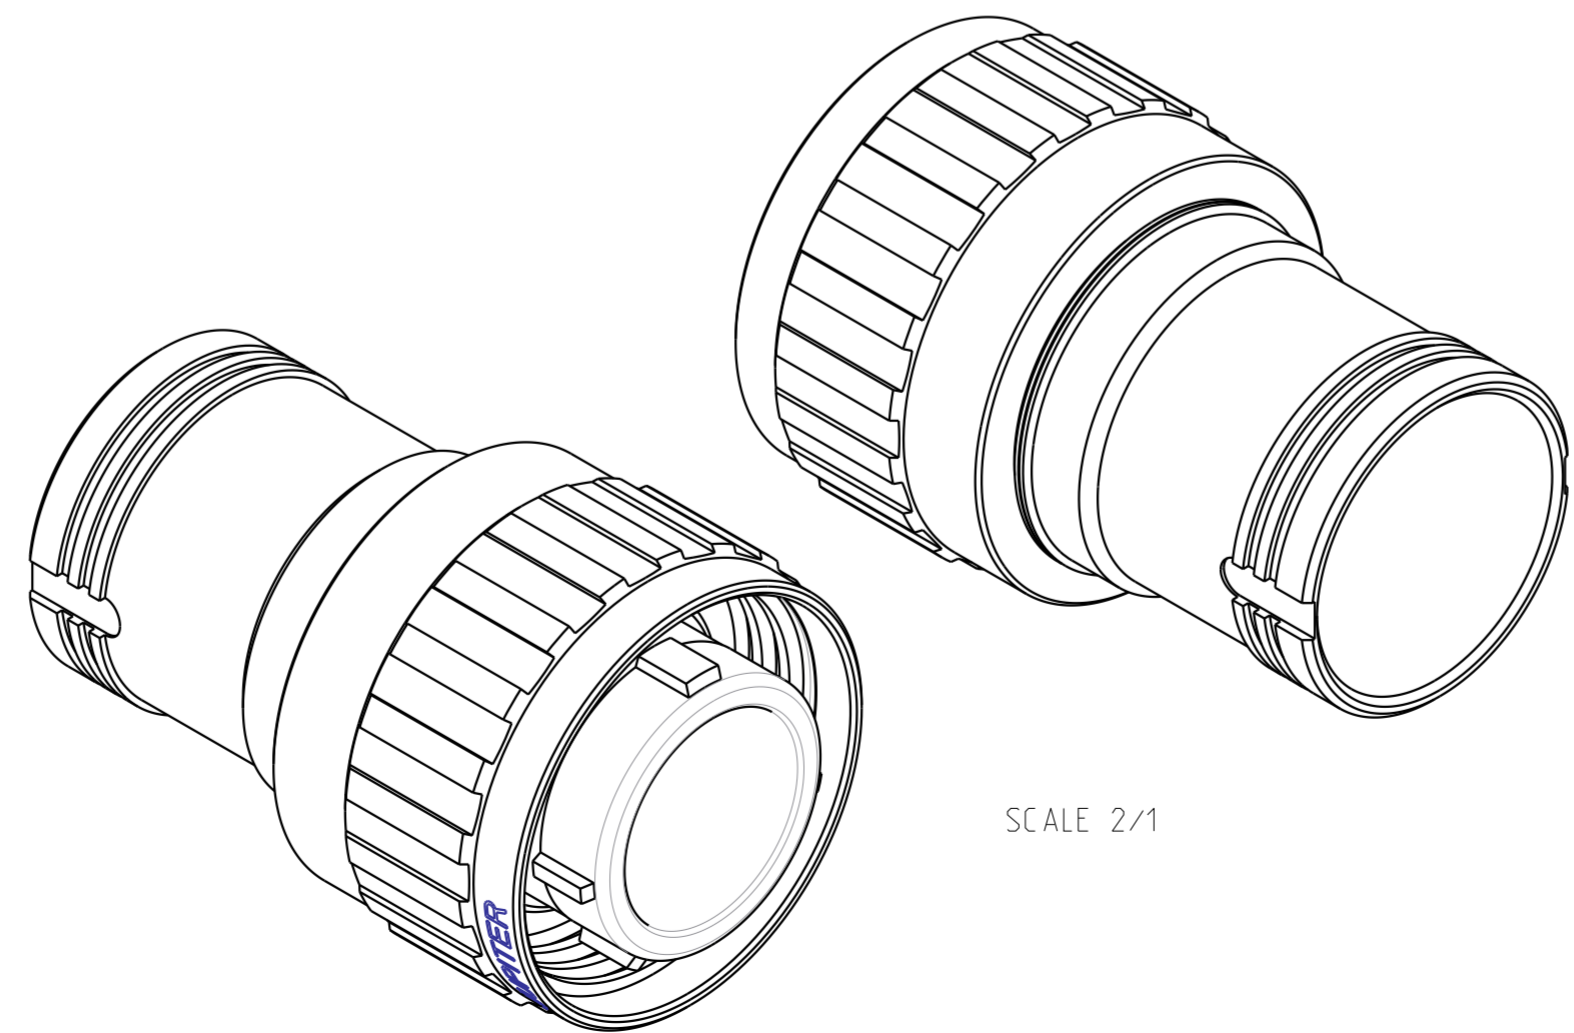

MARQUAGE/MARKING

**** JUPITER FR FED14PLY
 SEMAINE/WEEK
 ANNEE/YEAR

**REFERENCE COMMERCIALE
 PART NUMBER**

CFE14PLY

7	ISOLANT / INSERT
6	JOINT TORIQUE ISOLANT / O'RING INSERT
5	JOINT TORIQUE ACCOUPLEMENT / O'RING COUPLING
4	BAGUE DE RETENUE / RETAINING RING
3	DOUILLE D'ACCOUPLEMENT / COUPLING RING
2	CIRCLIPS / RETAINING CLIP
1	FICHE DROITE FED / STRAIGHT PLUG FED
REP	DESIGNATION

- N1 : MONTAGE AVEC GRAISSE
MOUNTING WITH GREASE
- N2 : ISOLANT HORS FOURNITURE
INSERT NOT SUPPLIED

SCALE 2/1

A	05/09/16	Initial drawing	ORAIN	MEFFRE	DIFF
Iss	Date	MODIFICATIONS	AC Naf.	Designed by	Checked by
MATERIAL --		TREATMENT	PROTECTION/PLATING		
--		--	--		
--		--	CODE --		
DIMENSIONS ARE DEFINED BEFORE PLATING					
TITLE				PROJECT	
FICHE DROITE FED SA / STRAIGHT PLUG FED SA TYPE				PL54	
SERIE PL - TAILLE 14					
Material Reference Voir Référence Commerciale / See Part Number					
		Generales tolerances ISO 2768		SOURIAU	
Scale 4/1		General machining Surface texture		SOURIAU	
Geometrical Tolerances: NF EN ISO 1101				3. RUE DU VALLON ZAC N°2 94440 MAROLLES-EN-BRIE (FRANCE) TEL. 33 (0)1 45 10 78 00	
This document is the property of SOURIAU it must not be reproduced or communicated without permission.		FORMAT A2	SOURIAU DRG N° 543F0130A8C		Iss A
					SHEET 1/1