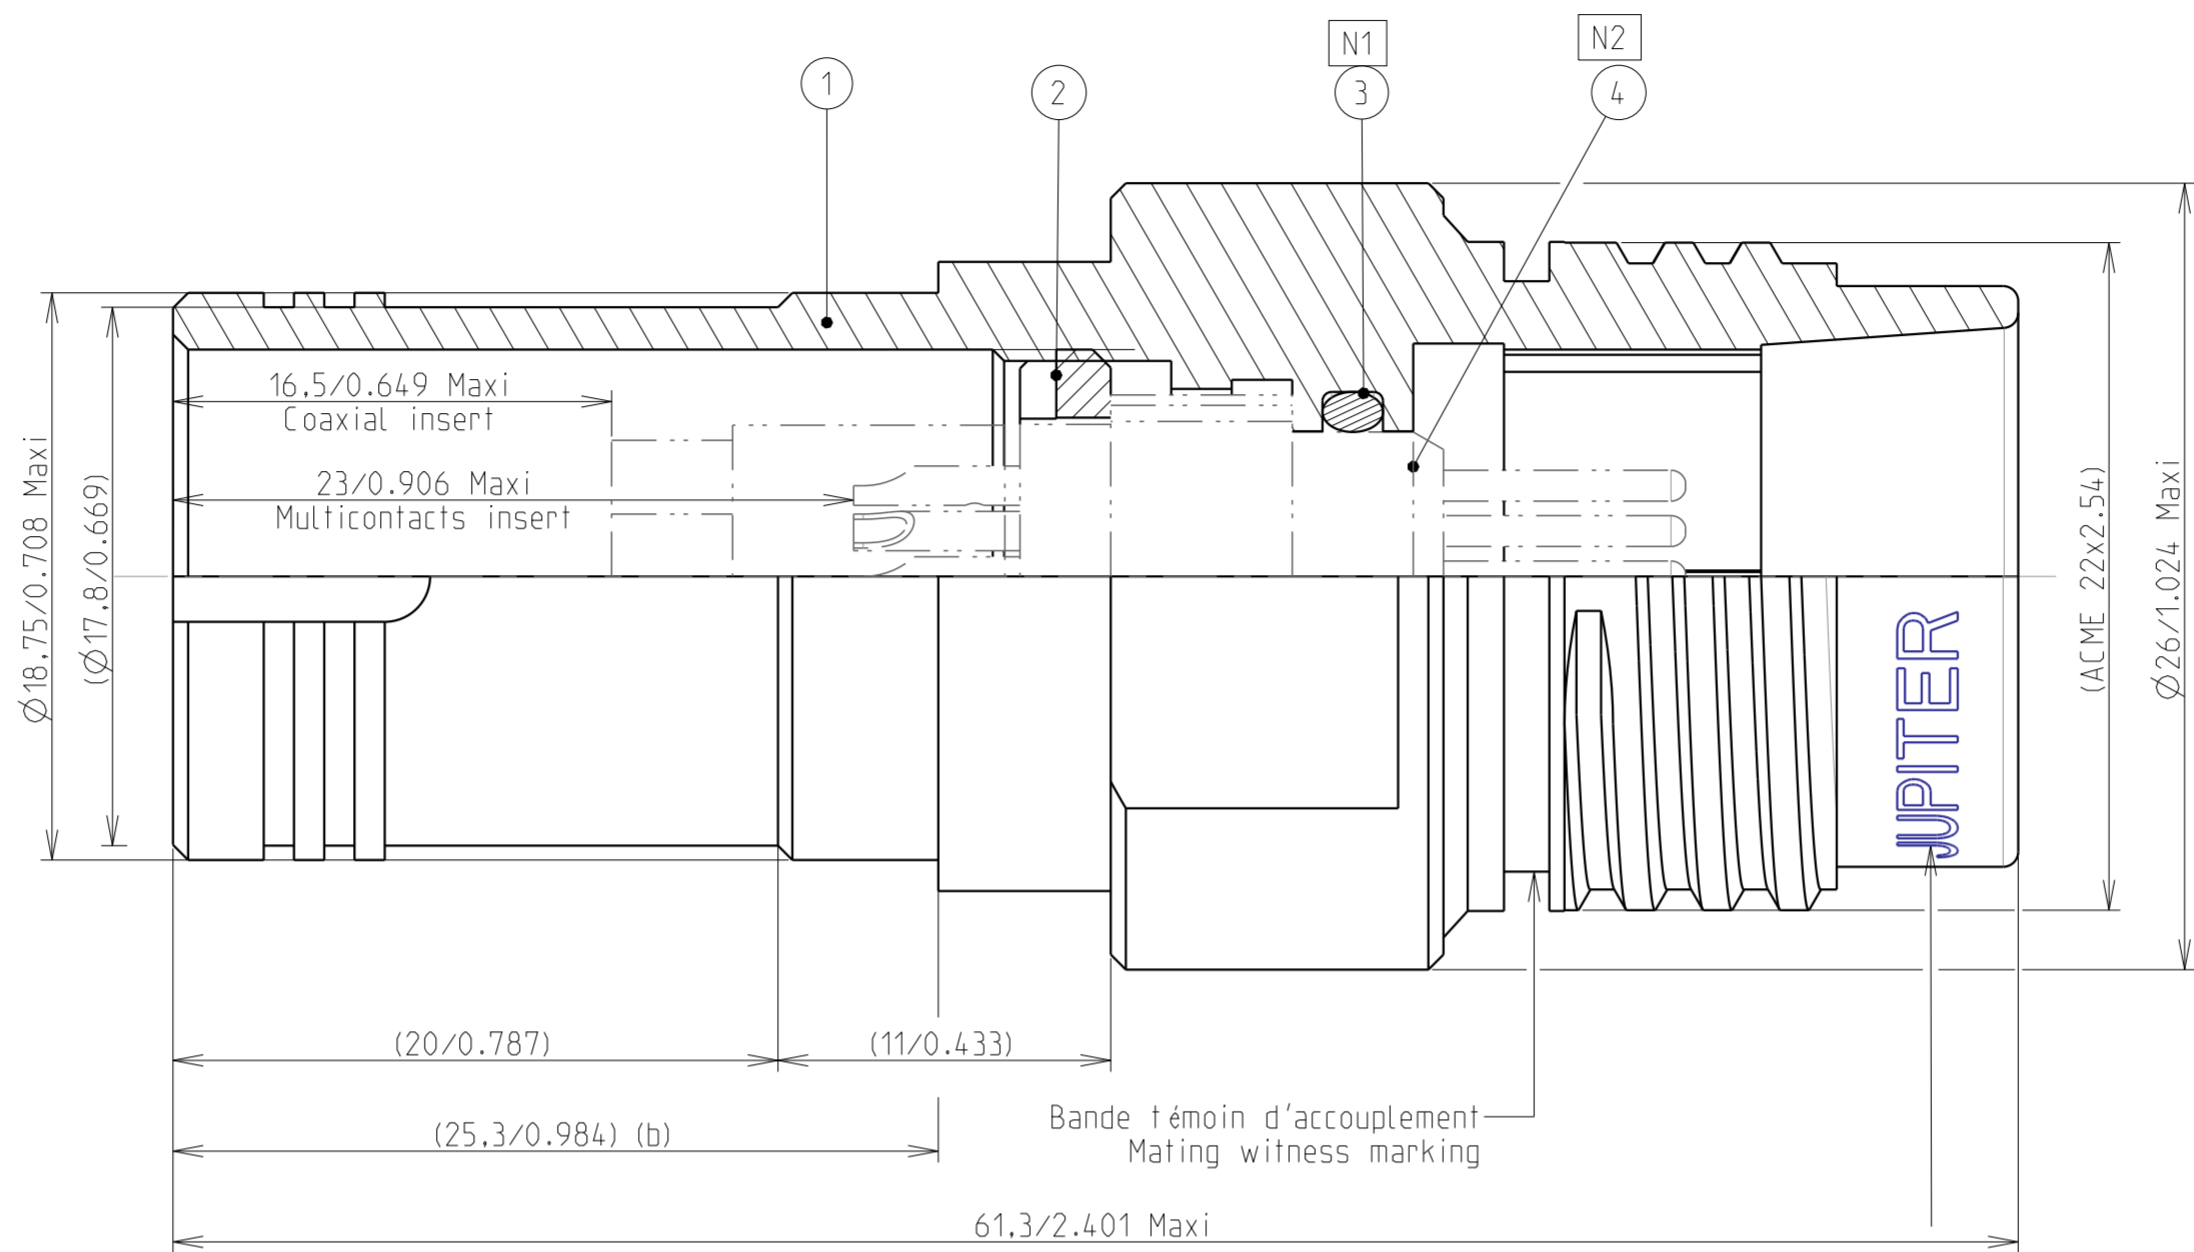

B.2: D enveloppement

Country	Jurisdiction & Control List
FR	NOT LISTED

	critical dimension
	major dimension

REFERENCE COMMERCIALE  
PART NUMBER

CPE10PLSAY

4	ISOLANT / INSERT
3	JOINT TORIQUE ISOLANT / O'RING INSERT
2	BAGUE DE RETENUE / RETAINING RING
1	PROLONGATEUR PCE / IN-LINE RECEPTACLE
REP	DESIGNATION

MARQUAGE/MARKING

\*\*\*\* JUPITER FR PCE10PLY  
 SEMAINE / WEEK  
 ANNEE / YEAR

- N1 : MONTAGE AVEC GRAISSE / MOUNTING WITH GREASE
- N2 : ISOLANT HORS FOURNITURE / INSERT NOT SUPPLIED

B	23/04/18	Modification of flats + add of retaining	S.Yakoubi	MEFFRE	DIFF
A	28/02/18	Initial drawing	S.Yakoubi	MEFFRE	DIFF
Iss	Date	MODIFICATIONS	Designed by	Checked by	MOD N°
			Naf.		
MATERIAL --			TREATMENT		PROTECTION/PLATING
--			--		--
--			--		CODE --
DIMENSIONS ARE DEFINED BEFORE PLATING					
TITLE		PROLONGATEUR PCE SAY/ IN-LINE RECEPTACLE SAY TYPE			PROJECT
		SERIE PL - TAILLE 10			PL54
Material Reference Voir Référence Commerciale / See Part Number					
		Generates tolerances ISO 2768		<b>SOURIAU</b> 3. RUE DU VALLON ZAC N°2 94440 MAROLLES-EN-BRIE (FRANCE) TEL. 33 (0)1 45 10 78 00	
Scale 4/1		General machining Surface texture			
Geometrical Tolerances: NF EN ISO 1101					
This document is the property of SOURIAU it must not be reproduced or communicated without permission.			FORMAT	SOURIAU DRG N°	Iss SHEET
			A2	<b>542P0030A8C</b>	<b>B</b> 1/1