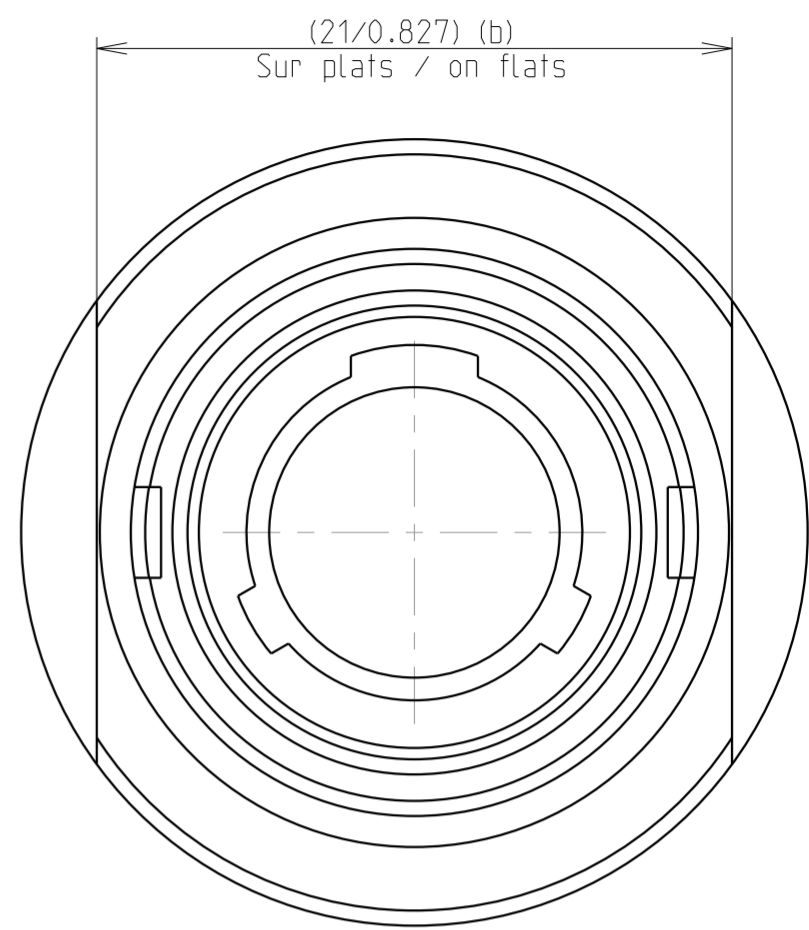

B.2: D enveloppement

Country	Jurisdiction & Control List
FR	NOT LISTED

	critical dimension
	major dimension

REFERENCE COMMERCIALE  
PART NUMBER

CPE10PLSAY

4	ISOLANT / INSERT
3	JOINT TORIQUE ISOLANT / O'RING INSERT
2	BAGUE DE RETENUE / RETAINING RING
1	PROLONGATEUR PCE / IN-LINE RECEPTACLE
REP	DESIGNATION

MARQUAGE/MARKING

\*\*\*\* JUPITER FR PCE10PLY  
 SEMAINE / WEEK  
 ANNEE / YEAR

- N1 : MONTAGE AVEC GRAISSE / MOUNTING WITH GREASE
- N2 : ISOLANT HORS FOURNITURE / INSERT NOT SUPPLIED

B	23/04/18	Modification of flats + add of retaining	S.Yakoubi	MEFFRE	DIFF
A	28/02/18	Initial drawing	S.Yakoubi	MEFFRE	DIFF
Iss	Date	MODIFICATIONS	Designed by	Checked by	MOD N°
			Naf.		
MATERIAL --			TREATMENT		PROTECTION/PLATING
--			--		--
--			--		CODE --
DIMENSIONS ARE DEFINED BEFORE PLATING					
TITLE		PROLONGATEUR PCE SAY/ IN-LINE RECEPTACLE SAY TYPE			PROJECT
		SERIE PL - TAILLE 10			PL54
Material Reference Voir Référence Commerciale / See Part Number					
		Generates tolerances ISO 2768		<b>SOURIAU</b> 3. RUE DU VALLON ZAC N°2 94440 MAROLLES-EN-BRIE (FRANCE) TEL. 33 (0)1 45 10 78 00	
Scale 4/1		General machining Surface texture			
Geometrical Tolerances: NF EN ISO 1101					
This document is the property of SOURIAU it must not be reproduced or communicated without permission.			FORMAT	SOURIAU DRG N°	Iss SHEET
			A2	<b>542P0030A8C</b>	<b>B</b> 1/1