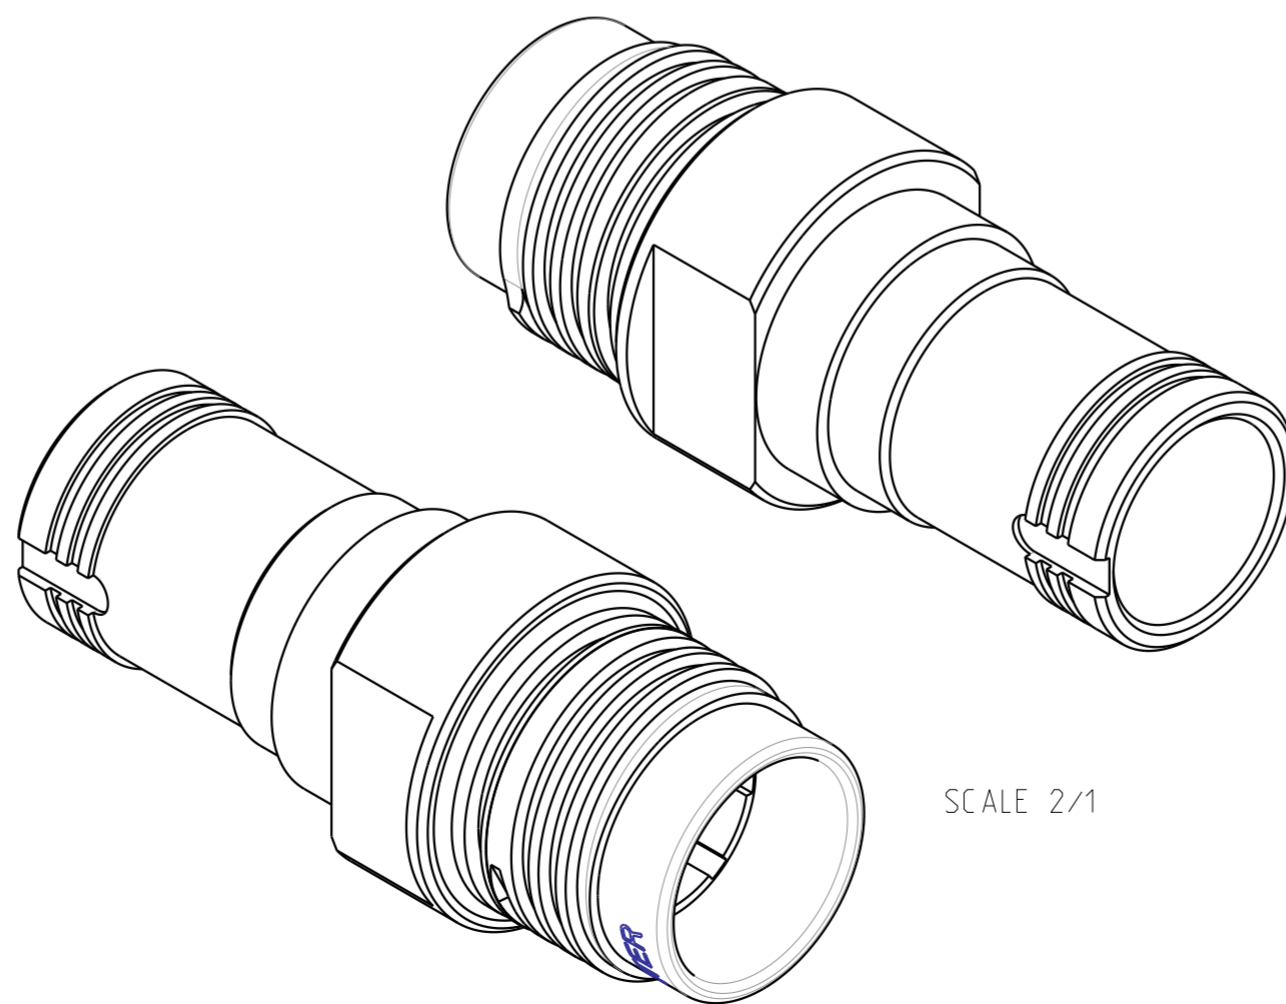

B.2: D enveloppement

Country	Jurisdiction & Control List
FR	NOT LISTED

	critical dimension
	major dimension

REFERENCE COMMERCIALE  
PART NUMBER

CPE10PLSAY

4	ISOLANT / INSERT
3	JOINT TORIQUE ISOLANT / O'RING INSERT
2	BAGUE DE RETENUE / RETAINING RING
1	PROLONGATEUR PCE / IN-LINE RECEPTACLE
REP	DESIGNATION

MARQUAGE/MARKING

\*\*\*\* JUPITER FR PCE10PLY  
 SEMAINE / WEEK  
 ANNEE / YEAR

- N1 : MONTAGE AVEC GRAISSE / MOUNTING WITH GREASE
- N2 : ISOLANT HORS FOURNITURE / INSERT NOT SUPPLIED

B	23/04/18	Modification of flats + add of retaining	S.Yakoubi	MEFFRE	DIFF
A	28/02/18	Initial drawing	S.Yakoubi	MEFFRE	DIFF
Iss	Date	MODIFICATIONS	Designed by	Checked by	MOD N°
			Naf.		
MATERIAL --			TREATMENT		PROTECTION/PLATING
--			--		--
--			--		CODE --
DIMENSIONS ARE DEFINED BEFORE PLATING					
TITLE		PROLONGATEUR PCE SAY/ IN-LINE RECEPTACLE SAY TYPE			PROJECT
		SERIE PL - TAILLE 10			PL54
Material Reference Voir Référence Commerciale / See Part Number					
		Generates tolerances ISO 2768		<b>SOURIAU</b> 3. RUE DU VALLON ZAC N°2 94440 MAROLLES-EN-BRIE (FRANCE) TEL. 33 (0)1 45 10 78 00	
Scale 4/1		General machining Surface texture			
Geometrical Tolerances: NF EN ISO 1101					
This document is the property of SOURIAU it must not be reproduced or communicated without permission.			FORMAT	SOURIAU DRG N°	Iss SHEET
			A2	<b>542P0030A8C</b>	<b>B</b> 1/1