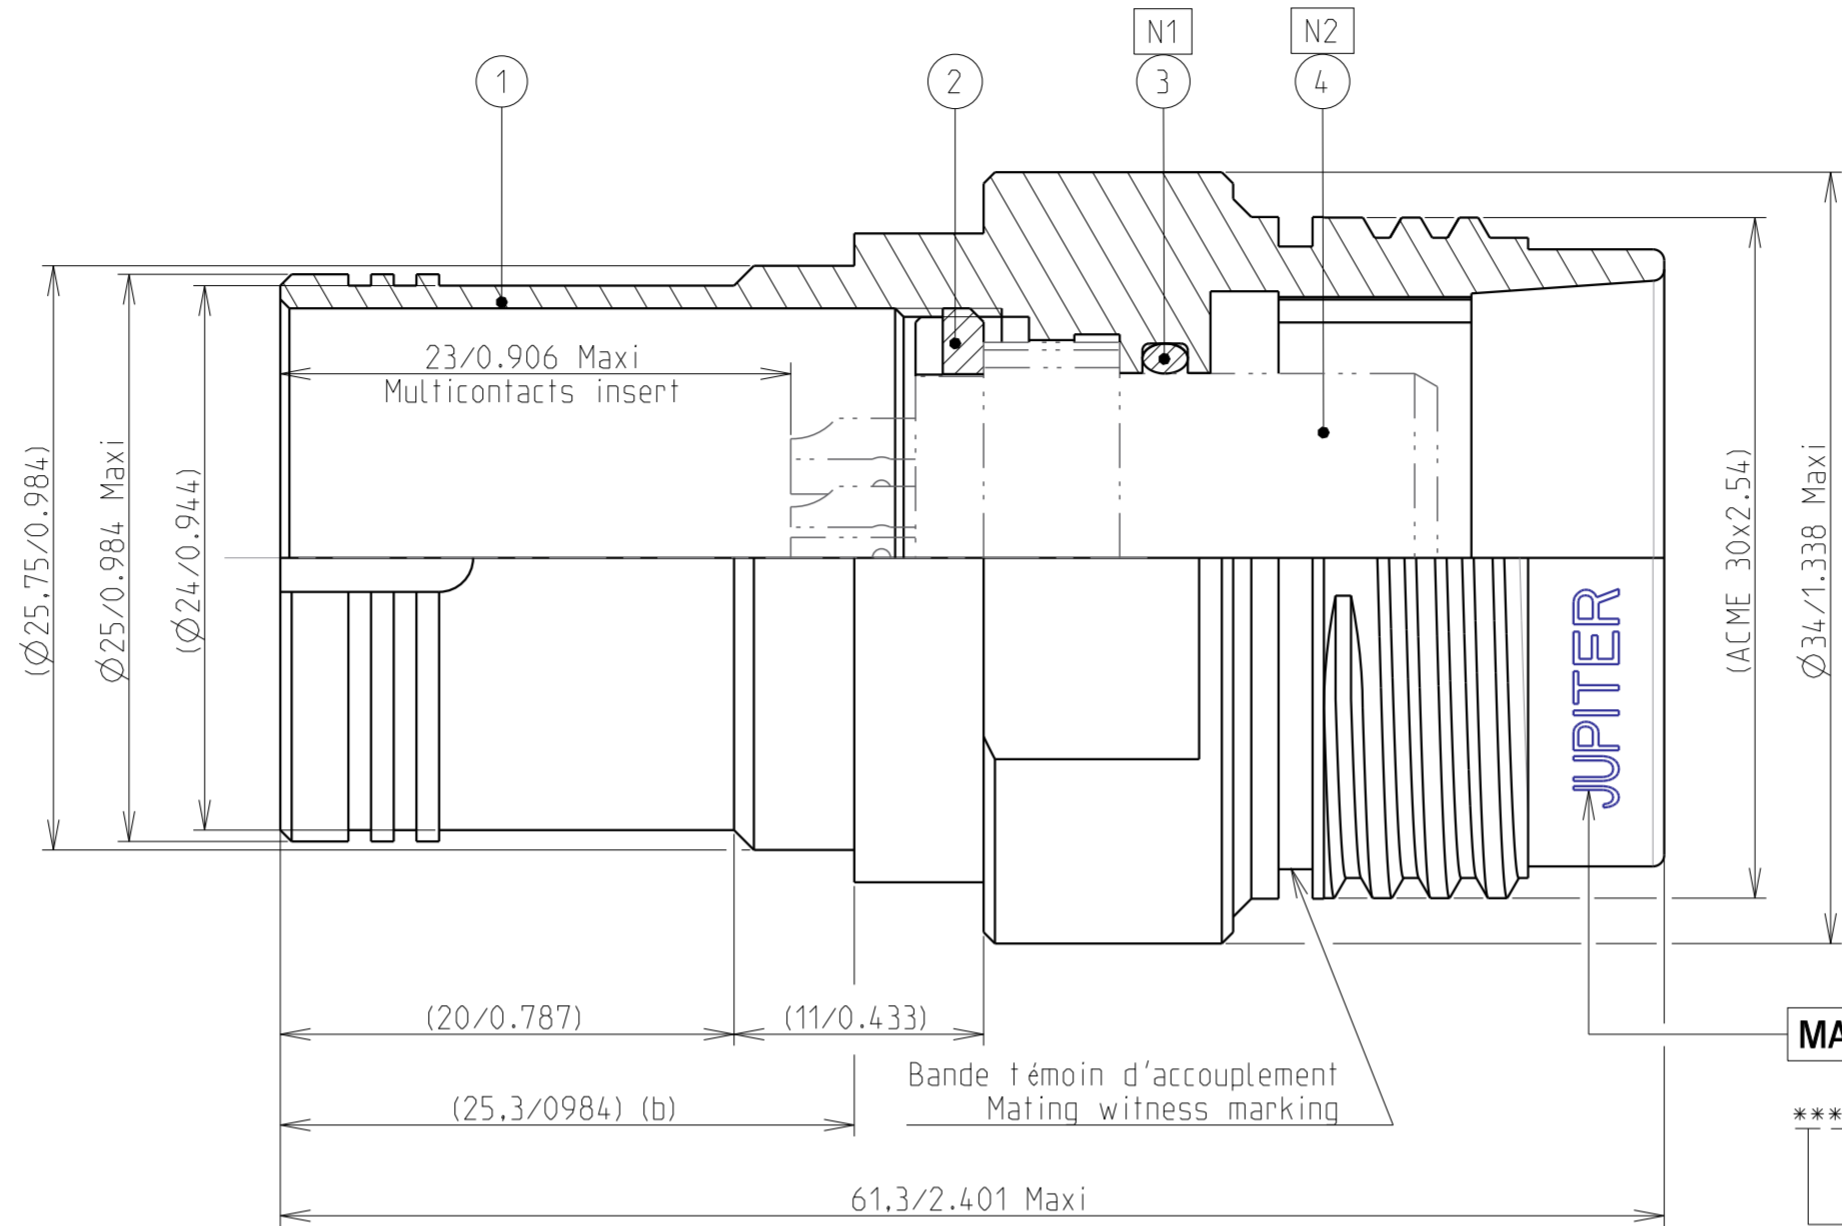

B.2: D développement

Country	Jurisdiction & Control List
FR	NOT LISTED

	critical dimension
	major dimension

MARQUAGE/MARKING

**** JUPITER FR PCE14PLY
 SEMAINE / WEEK
 ANNEE / YEAR

N1 : MONTAGE AVEC GRAISSE
 MOUNTING WITH GREASE

N2 : ISOLANT HORS FOURNITURE
 INSERT NOT SUPPLIED

**REFERENCE COMMERCIALE
 PART NUMBER**

CPE14PLY

4	ISOLANT / INSERT
3	JOINT TORIQUE ISOLANT / O-RING INSERT
2	BAGUE DE RETENUE / RETAINING RING
1	PROLONGATEUR PCE / IN-LINE RECEPTACLE
REP	DESIGNATION

SCALE 2/1

B	25/04/18	Modification of flats + add of retaining			SYakoubi	MEFFRE	DIFF
A	28/02/18	Initial drawing			SYakoubi	MEFFRE	DIFF
Iss	Date	MODIFICATIONS	A	C	Designed by	Checked by	MOD N°
			Naf.				
MATERIAL --			TREATMENT		PROTECTION/PLATING		
--			--		--		
--			--		CODE --		
DIMENSIONS ARE DEFINED BEFORE PLATING							
TITLE		PROLONGATEUR PCE SA / IN-LINE RECEPTACLE SA TYPE				PROJECT	
		SERIE PL - TAILLE 14				PL54	
Material Reference Voir Référence Commerciale / See Part Number							
		Generales tolerances ISO 2768		 3. RUE DU VALLON - ZAC N°2 94440 MAROLLES-EN-BRIE (FRANCE) TEL. 33 (0)1 45 10 78 00			
Scale 3/1		General machining Surface texture					
Geometrical Tolerances: NF EN ISO 1101							
This document is the property of SOURIAU it must not be reproduced or communicated without permission.				FORMAT	SOURIAU DRG N°	Iss	SHEET
				A2	543P0030A8C	B	1/1