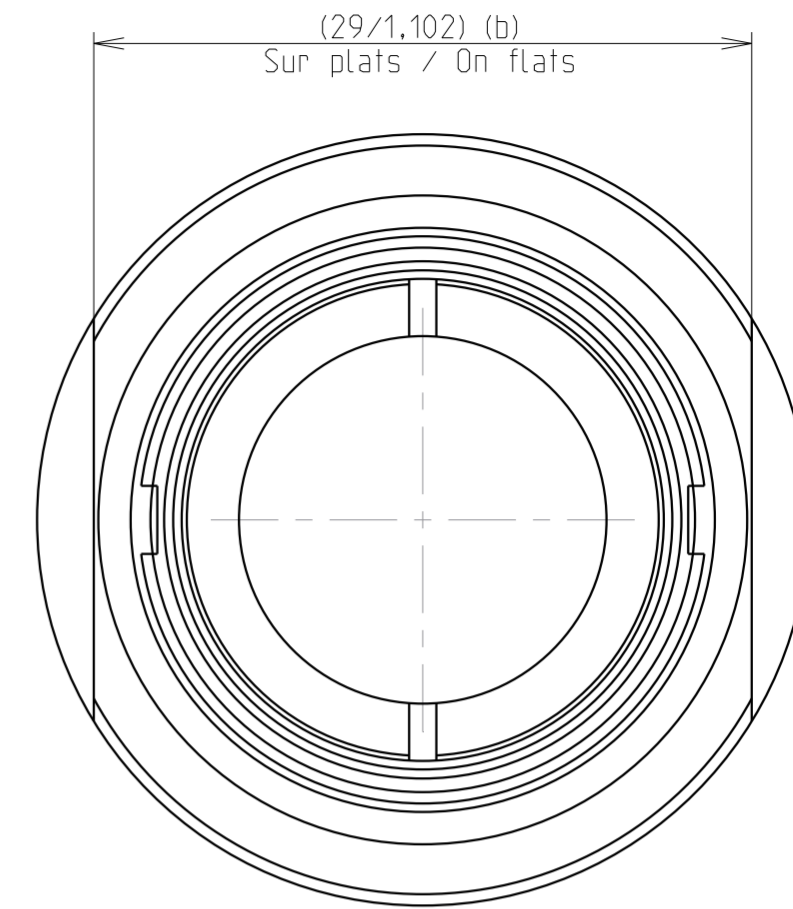

B.2: D développement

Country	Jurisdiction & Control List
FR	NOT LISTED

	critical dimension
	major dimension

MARQUAGE/MARKING

**** JUPITER FR PCE14PLY
 SEMAINE / WEEK
 ANNEE / YEAR

N1 : MONTAGE AVEC GRAISSE
 MOUNTING WITH GREASE

SCALE 2/1

B	25/04/18	Modification of flats + add of retaining			SYakoubi	MEFFRE	DIFF
A	28/02/18	Initial drawing			SYakoubi	MEFFRE	DIFF
Iss	Date	MODIFICATIONS	A	C	Designed by	Checked by	MOD N°
			Naf.				
MATERIAL --			TREATMENT		PROTECTION/PLATING		
--			--		--		
--			--		CODE --		
DIMENSIONS ARE DEFINED BEFORE PLATING							
TITLE		PROLONGATEUR PCE SA / IN-LINE RECEPTACLE SA TYPE				PROJECT	
		SERIE PL - TAILLE 14				PL54	
Material Reference Voir Référence Commerciale / See Part Number							
		Generales tolerances ISO 2768		 3. RUE DU VALLON - ZAC N°2 94440 MAROLLES-EN-BRIE (FRANCE) TEL. 33 (0)1 45 10 78 00			
Scale 3/1		General machining Surface texture					
Geometrical Tolerances: NF EN ISO 1101							
This document is the property of SOURIAU it must not be reproduced or communicated without permission.				FORMAT	SOURIAU DRG N°	Iss	SHEET
				A2	543P0030A8C	B	1/1