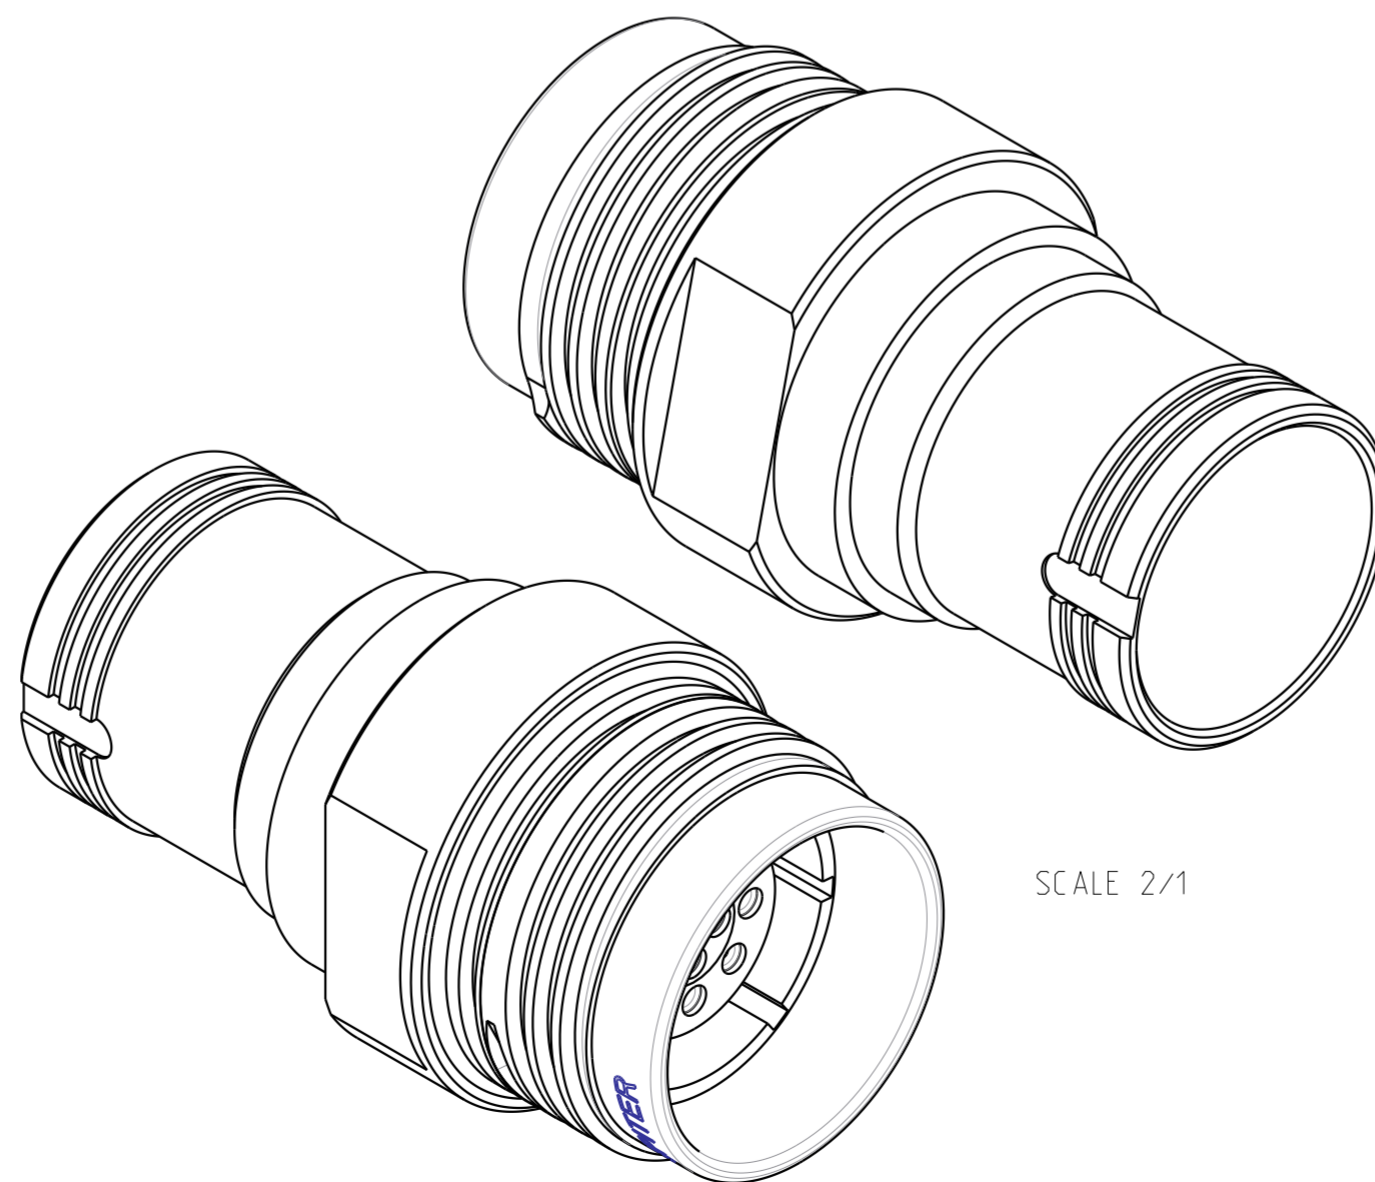

B.2: D développement

Country	Jurisdiction & Control List
FR	NOT LISTED

	critical dimension
	major dimension

MARQUAGE/MARKING

**** JUPITER FR PCE14PLY
 SEMAINE / WEEK
 ANNEE / YEAR

N1 : MONTAGE AVEC GRAISSE
 MOUNTING WITH GREASE

N2 : ISOLANT HORS FOURNITURE
 INSERT NOT SUPPLIED

**REFERENCE COMMERCIALE
 PART NUMBER**

CPE14PLY

4	ISOLANT / INSERT
3	JOINT TORIQUE ISOLANT / O-RING INSERT
2	BAGUE DE RETENUE / RETAINING RING
1	PROLONGATEUR PCE / IN-LINE RECEPTACLE
REP	DESIGNATION

SCALE 2/1

B	25/04/18	Modification of flats + add of retaining			SYakoubi	MEFFRE	DIFF
A	28/02/18	Initial drawing			SYakoubi	MEFFRE	DIFF
Iss	Date	MODIFICATIONS	A	C	Designed by	Checked by	MOD N°
			Naf.				
MATERIAL --			TREATMENT		PROTECTION/PLATING		
--			--		--		
--			--		CODE --		
DIMENSIONS ARE DEFINED BEFORE PLATING							
TITLE		PROLONGATEUR PCE SA / IN-LINE RECEPTACLE SA TYPE				PROJECT	
		SERIE PL - TAILLE 14				PL54	
Material Reference Voir Référence Commerciale / See Part Number							
		Generales tolerances ISO 2768		 3. RUE DU VALLON - ZAC N°2 94440 MAROLLES-EN-BRIE (FRANCE) TEL. 33 (0)1 45 10 78 00			
Scale 3/1		General machining Surface texture					
Geometrical Tolerances: NF EN ISO 1101							
This document is the property of SOURIAU it must not be reproduced or communicated without permission.				FORMAT	SOURIAU DRG N°	Iss	SHEET
				A2	543P0030A8C	B	1/1